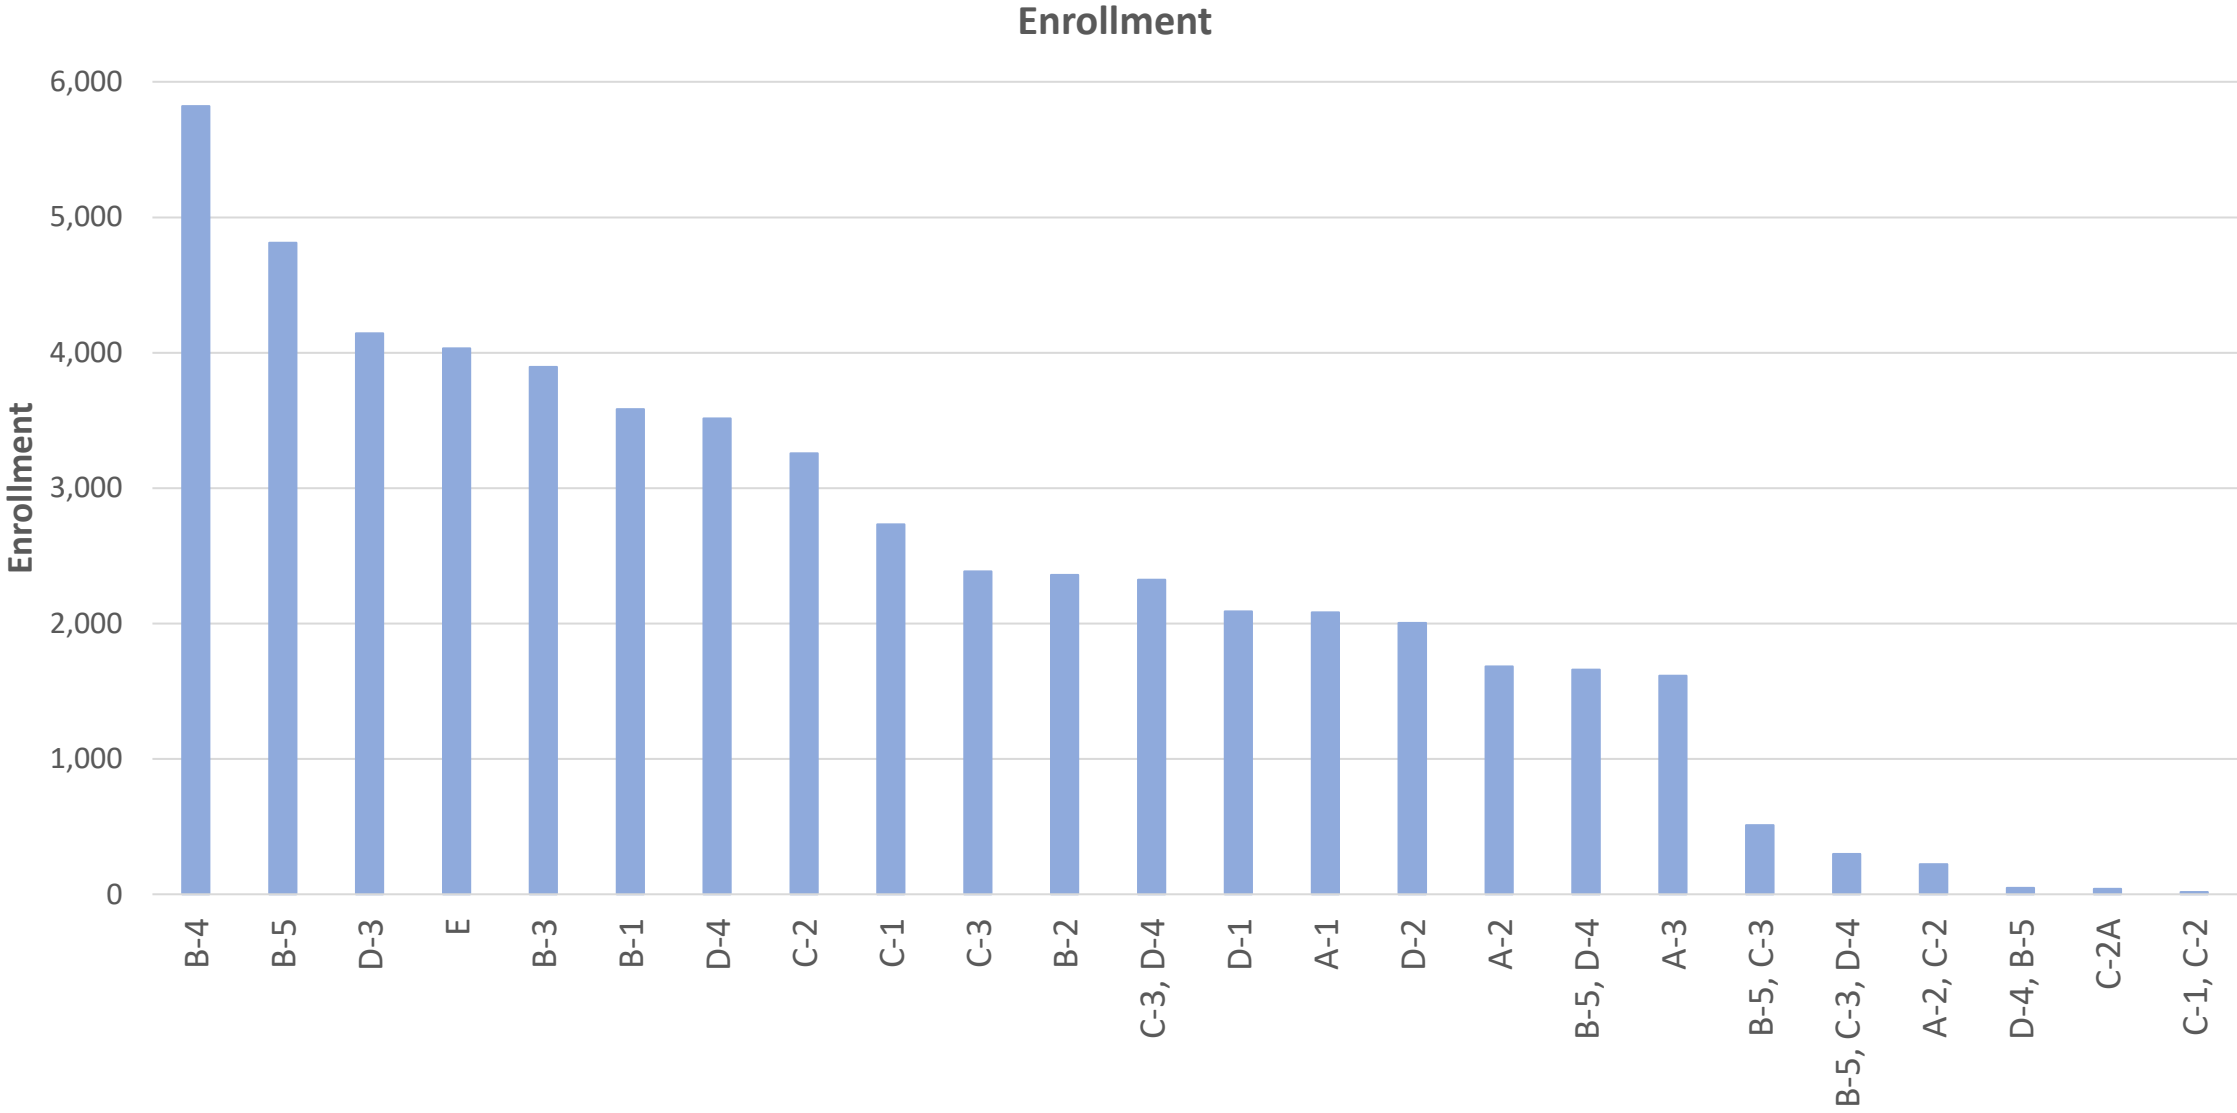

GE Enrollment – By GE Area