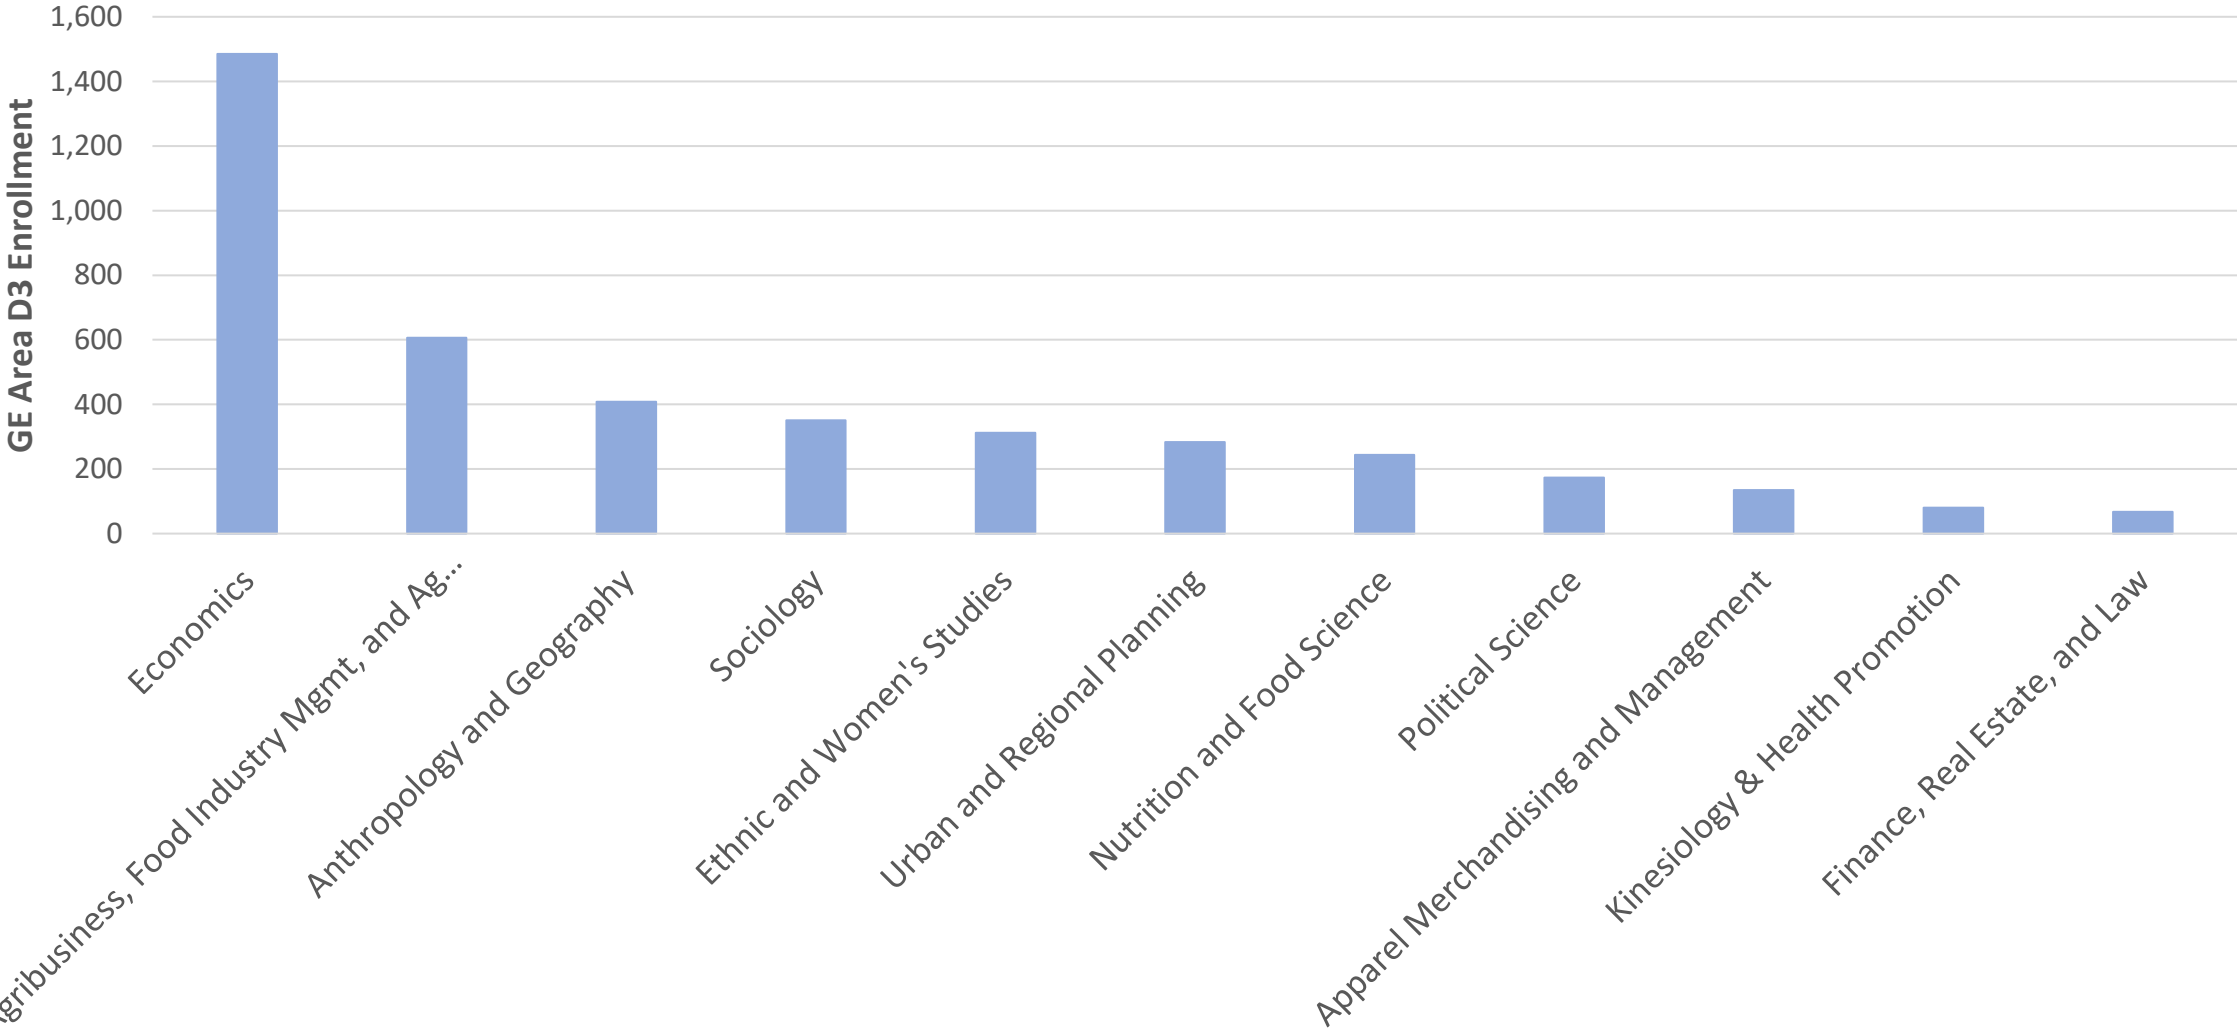

GE Area D3 Enrollment – By College

ENROLLMENT

GE Area D3	Enrollment
Letters, Arts, and Social Sciences	2,417
Agriculture	985
Education and Integrative Studies	312
Environmental Design	283
Science	80
Business Administration	67
Grand Total	4,144

GE Area D3 Enrollment – By Department

GE Area D3 Enrollment

GE Area D3 Enrollment – By Course

GE Area D3 Enrollment

EC 2201 Enrollment – By Major

EC 2201 Enrollment by Major

EC 2202 Enrollment – By Major

EC 2202 Enrollment by Major