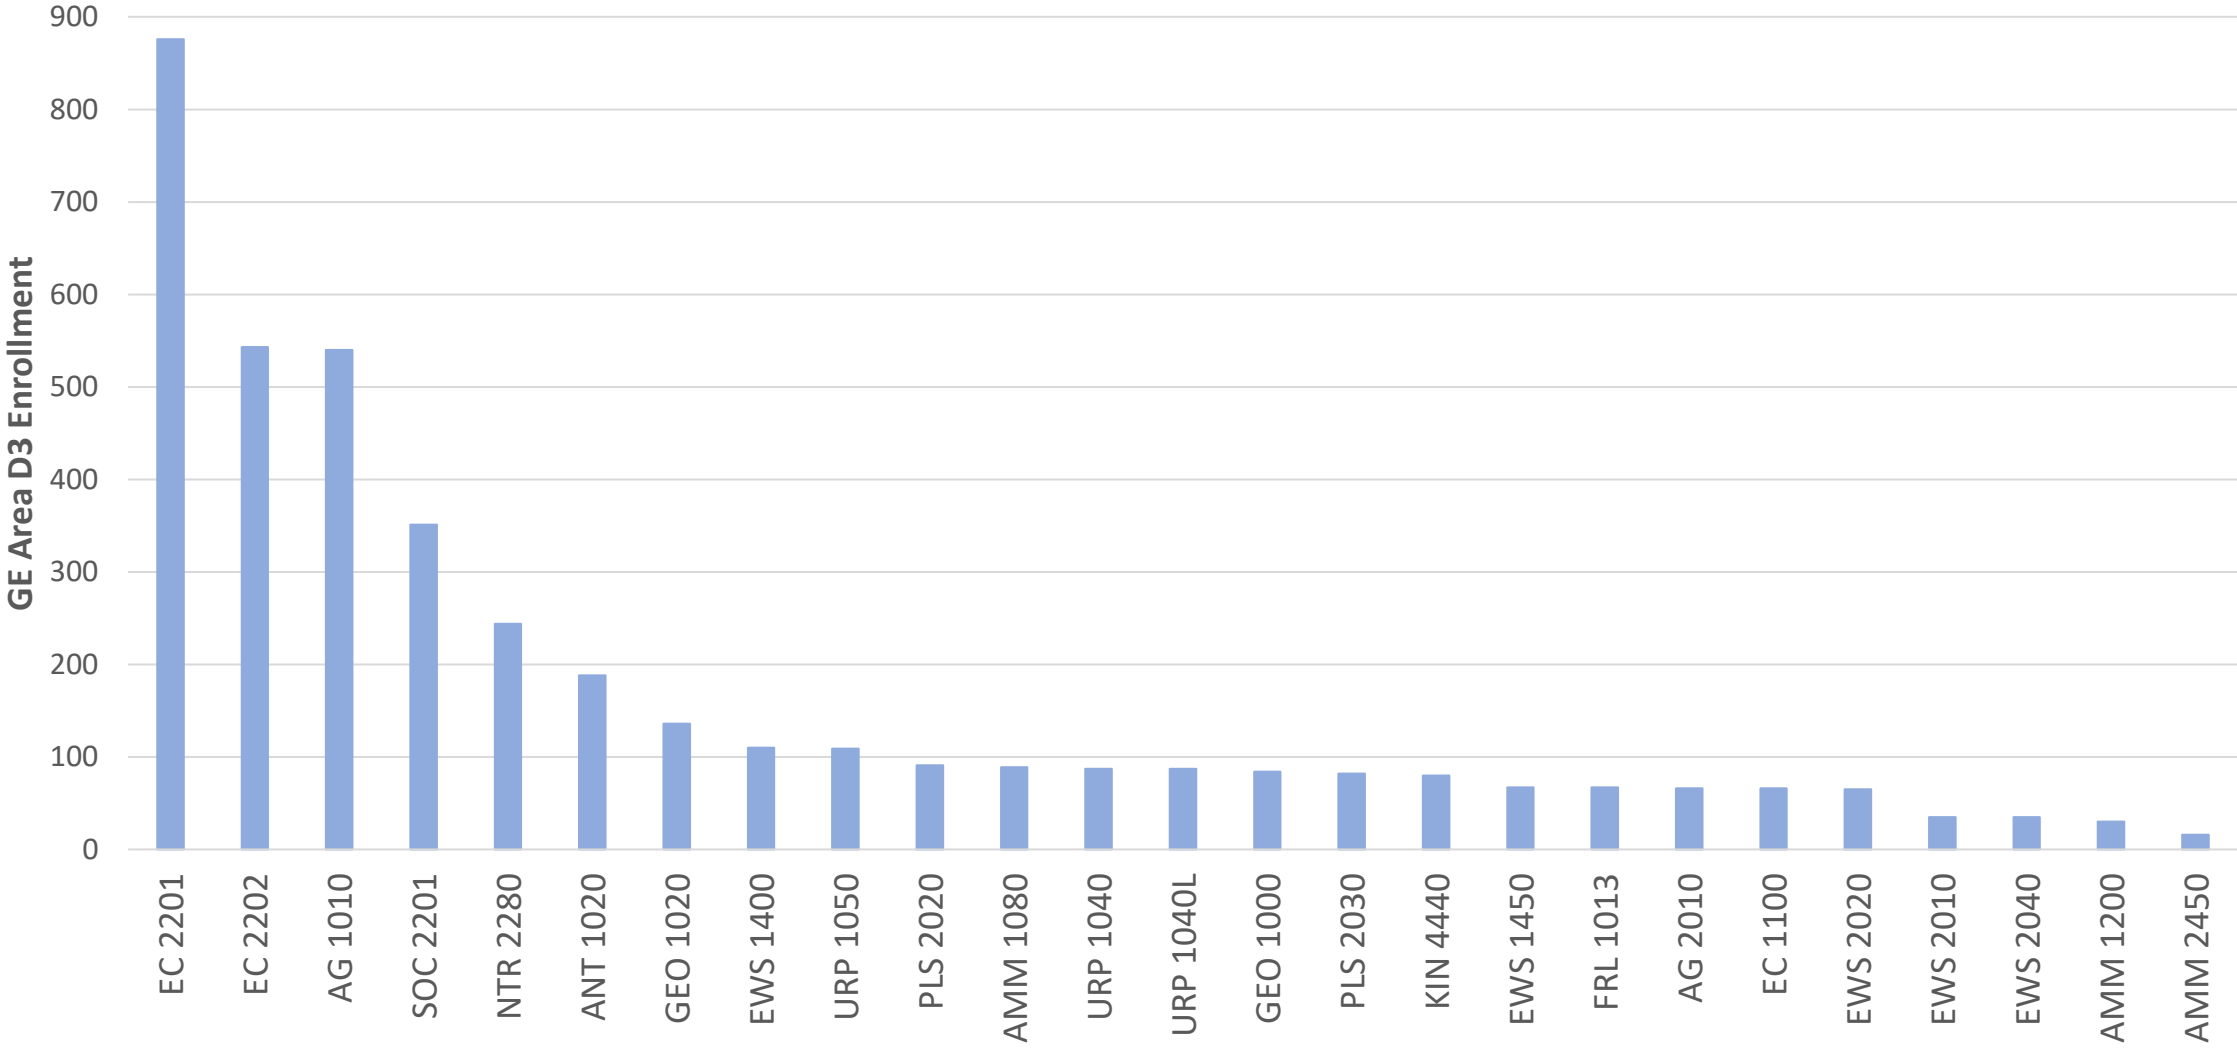

GE Area D3 Enrollment – By College

ENROLLMENT

GE Area D3	Enrollment
Letters, Arts, and Social Sciences	2,417
Agriculture	985
Education and Integrative Studies	312
Environmental Design	283
Science	80
Business Administration	67
Grand Total	4,144

GE Area D3 Enrollment – By Department

GE Area D3 Enrollment

GE Area D3 Enrollment – By Course

GE Area D3 Enrollment

EC 2201 Enrollment – By Major

EC 2201 Enrollment by Major

EC 2202 Enrollment – By Major

EC 2202 Enrollment by Major