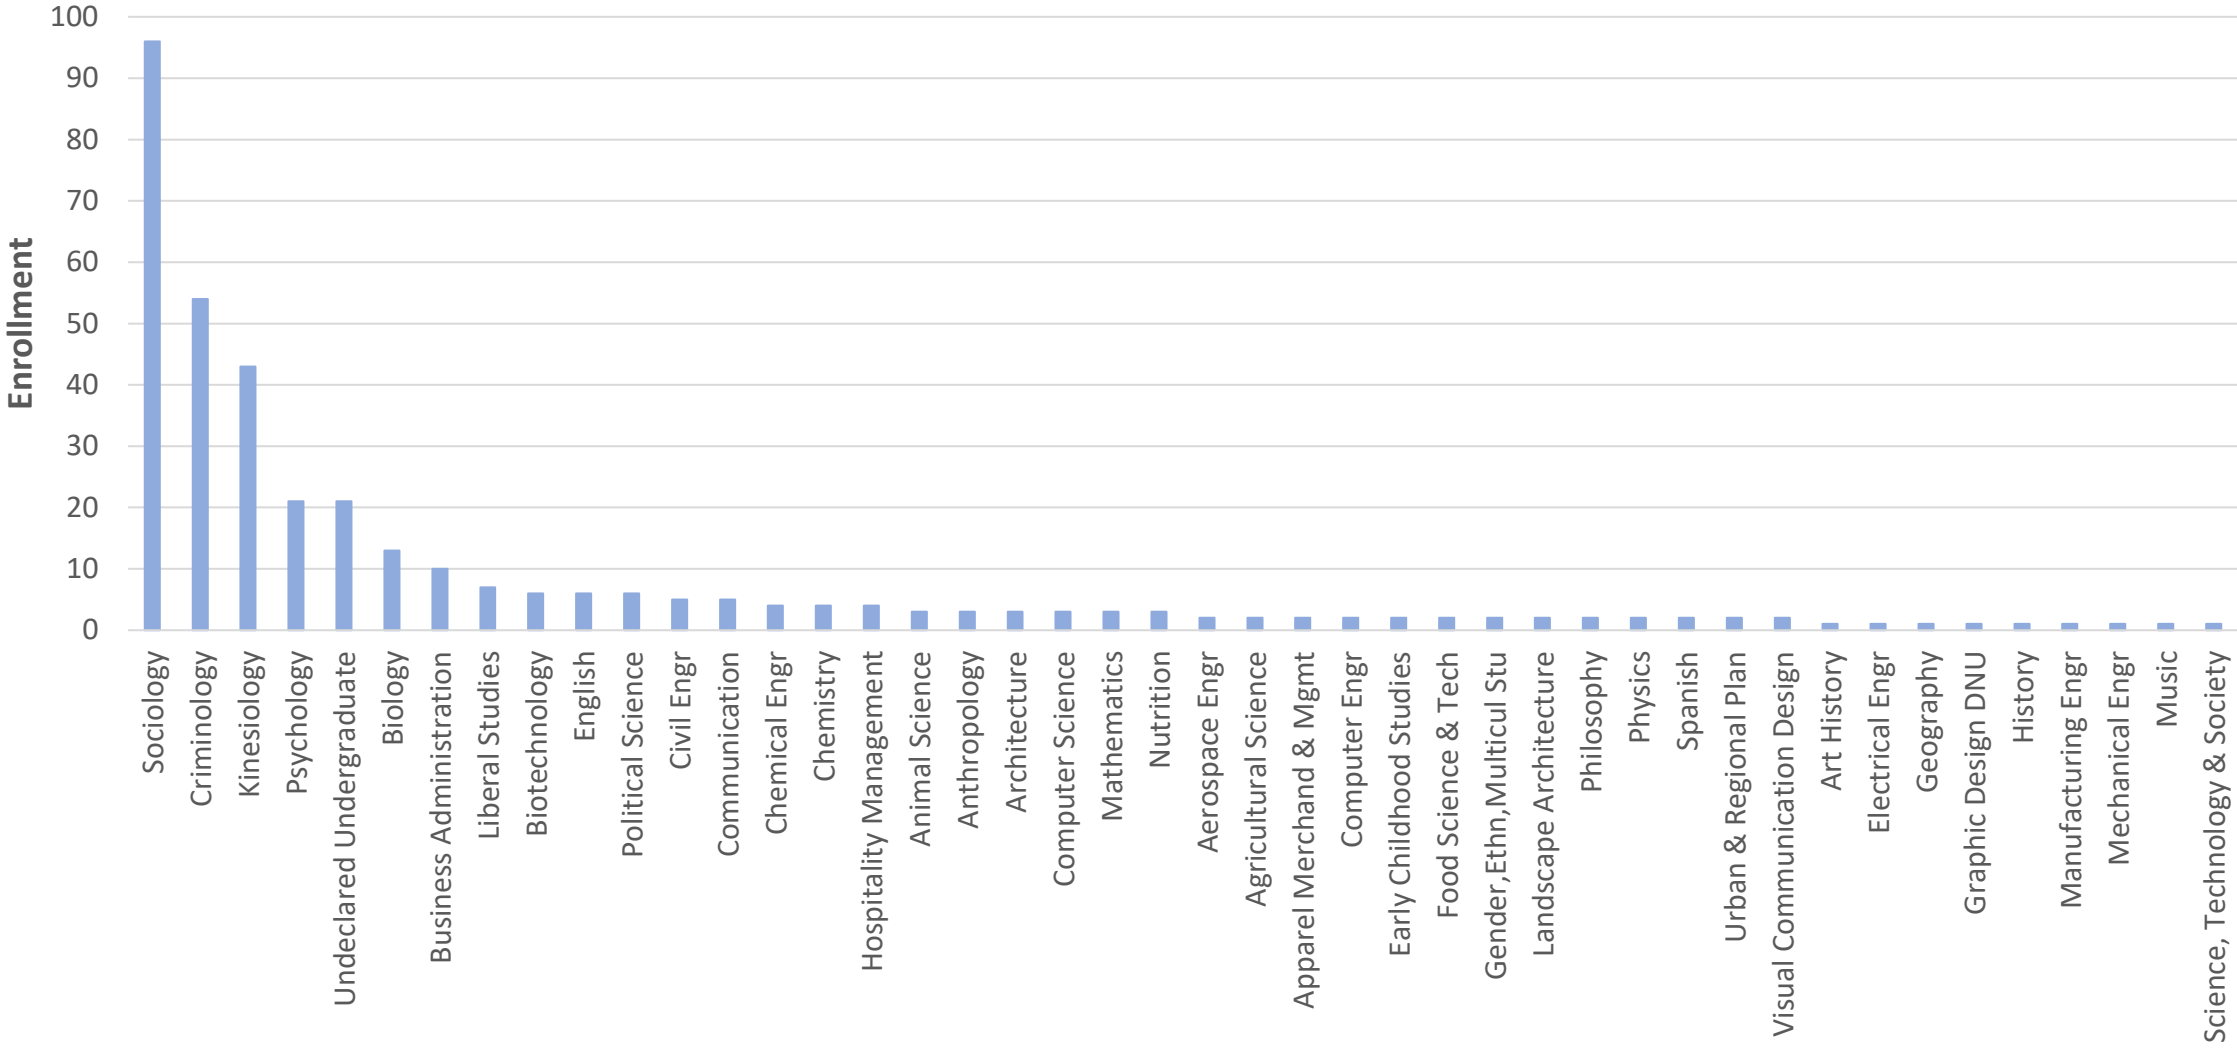

SOC 2201 Enrollment – By Major

SOC 2201 Enrollment by Major