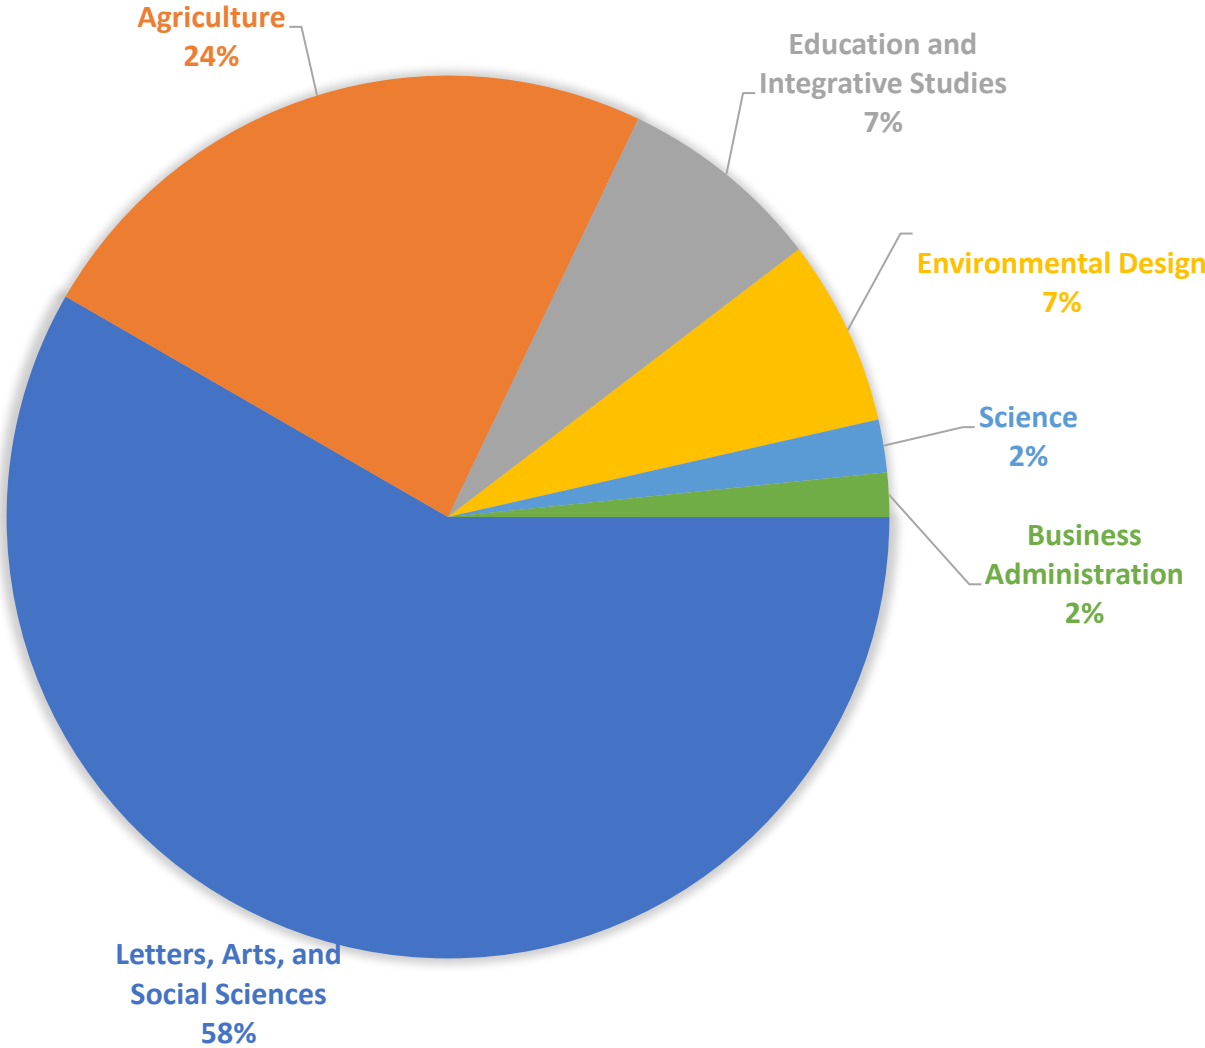

A large, stylized graphic on the left side of the slide. It consists of several overlapping triangles in shades of blue, green, and yellow, forming a larger, abstract shape that resembles a compass rose or a stylized letter 'P'.

CalPoly
Pomona

Fall 2020 GE Classes

with focus on GE Area D3

October 28, 2020

GE Enrollment – By GE Area

GE Enrollment – By College

College	Enrollment
Letters, Arts, and Social Sciences	24,068
Science	18,434
Agriculture	3,625
Engineering	3,169
Education and Integrative Studies	2,552
Environmental Design	1,637
Business Administration	1,401
Hospitality Management	192
University Programs	35
Grand Total	55,113

GE Area D3 Enrollment – By College

ENROLLMENT

GE Area D3	Enrollment
Letters, Arts, and Social Sciences	2,417
Agriculture	985
Education and Integrative Studies	312
Environmental Design	283
Science	80
Business Administration	67
Grand Total	4,144