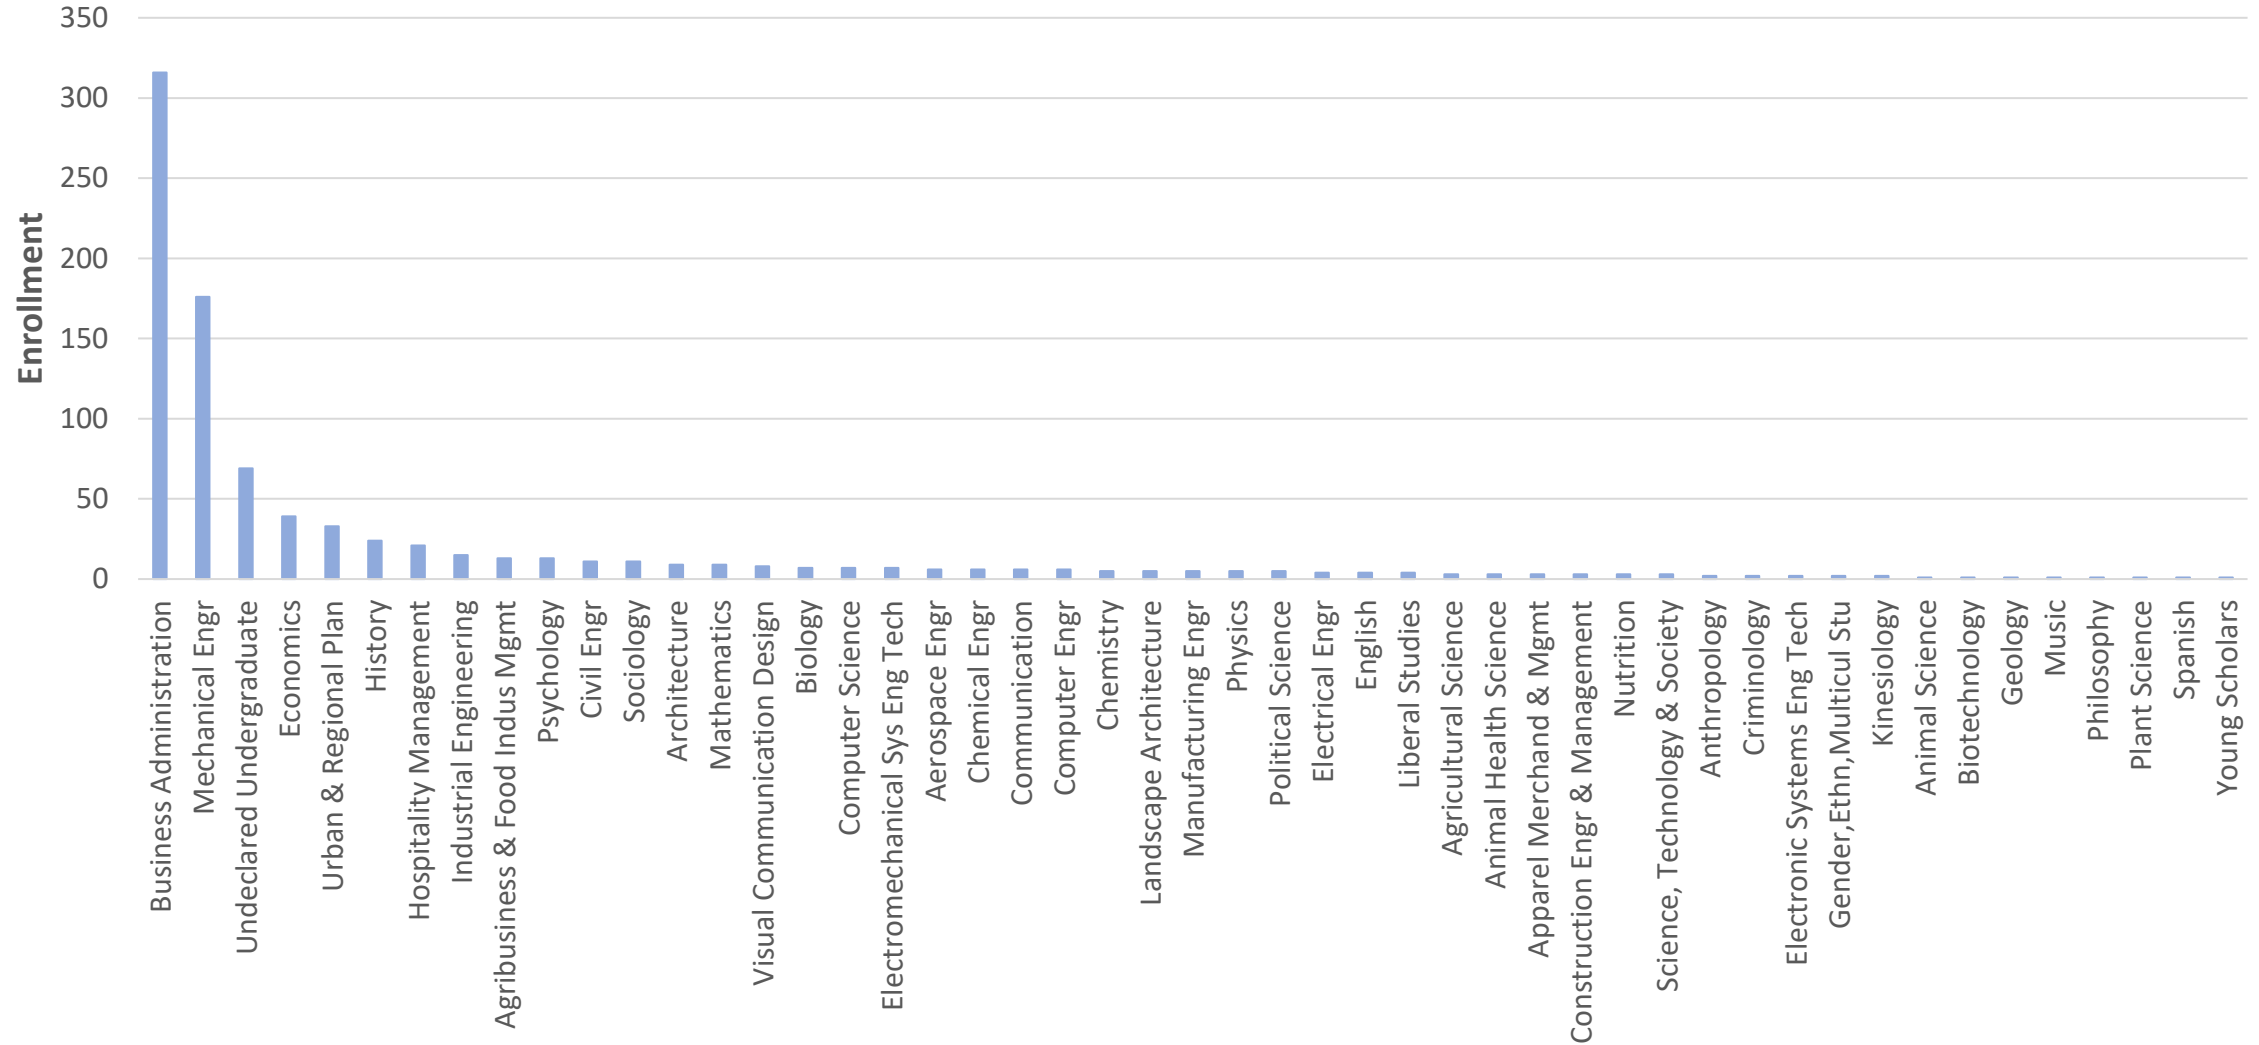

GE Area D3 Enrollment – By Department

GE Area D3 Enrollment

GE Area D3 Enrollment – By Course

GE Area D3 Enrollment

EC 2201 Enrollment – By Major

EC 2201 Enrollment by Major

EC 2202 Enrollment – By Major

EC 2202 Enrollment by Major

AG 1010 Enrollment – By Major

AG 1010 Enrollment by Major

SOC 2201 Enrollment – By Major

SOC 2201 Enrollment by Major

QUEST
NOI

S