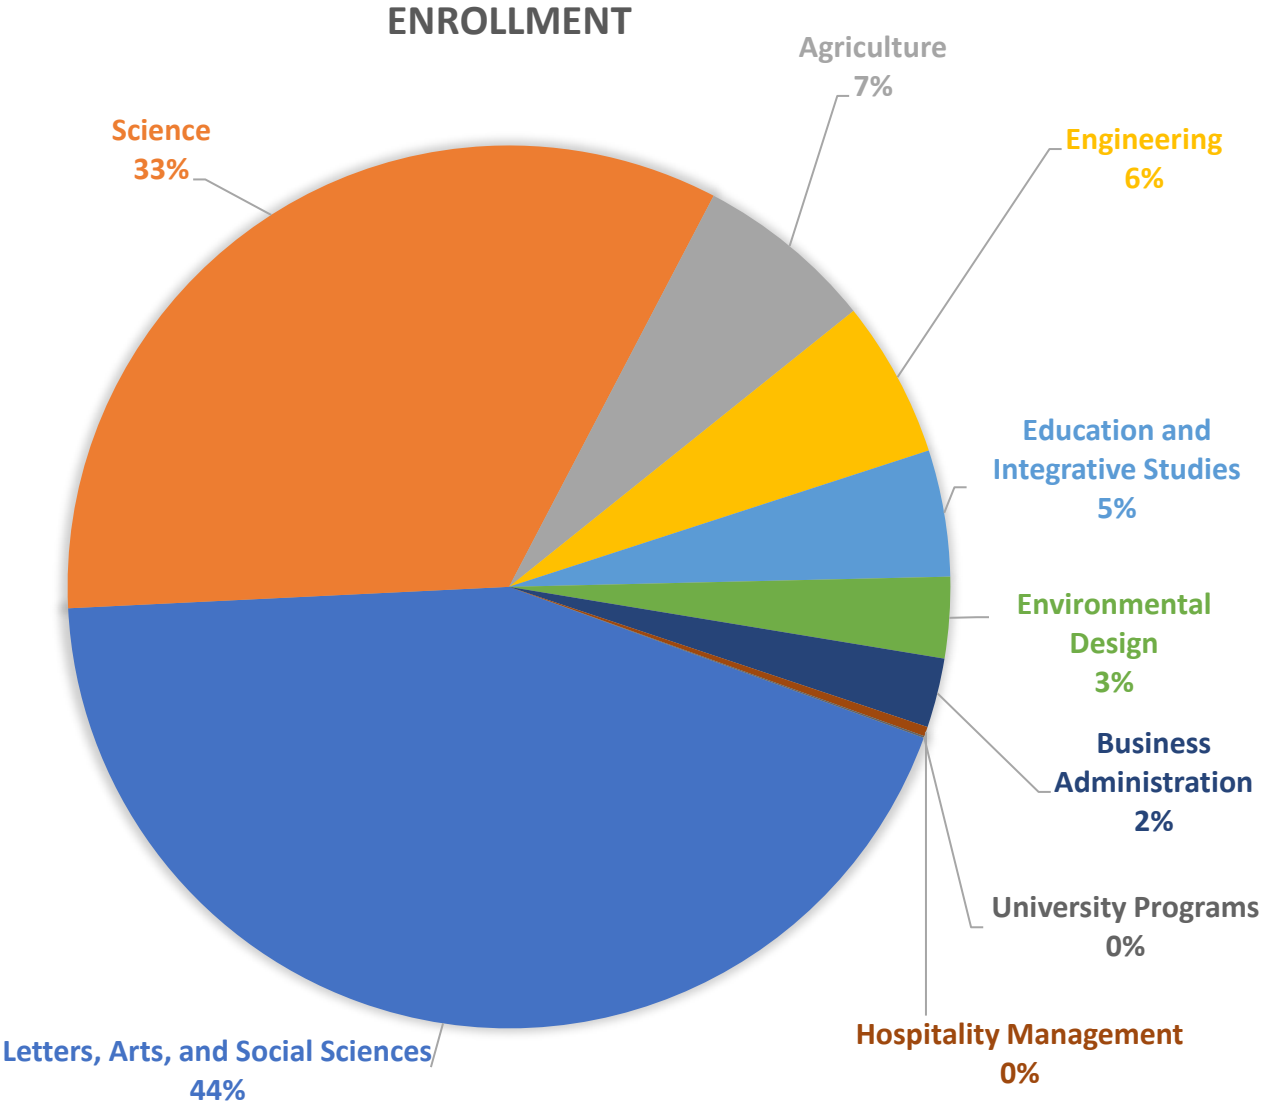

A large, stylized graphic on the left side of the slide. It consists of several overlapping triangles in shades of blue, green, and yellow, forming a larger, abstract shape that resembles a compass rose or a stylized letter 'P'.

CalPoly
Pomona

Fall 2020 GE Classes

with focus on GE Area D3

October 28, 2020

GE Enrollment – By GE Area

GE Enrollment – By College

College	Enrollment
Letters, Arts, and Social Sciences	24,068
Science	18,434
Agriculture	3,625
Engineering	3,169
Education and Integrative Studies	2,552
Environmental Design	1,637
Business Administration	1,401
Hospitality Management	192
University Programs	35
Grand Total	55,113

GE Area D3 Enrollment – By College

ENROLLMENT

GE Area D3	Enrollment
Letters, Arts, and Social Sciences	2,417
Agriculture	985
Education and Integrative Studies	312
Environmental Design	283
Science	80
Business Administration	67
Grand Total	4,144