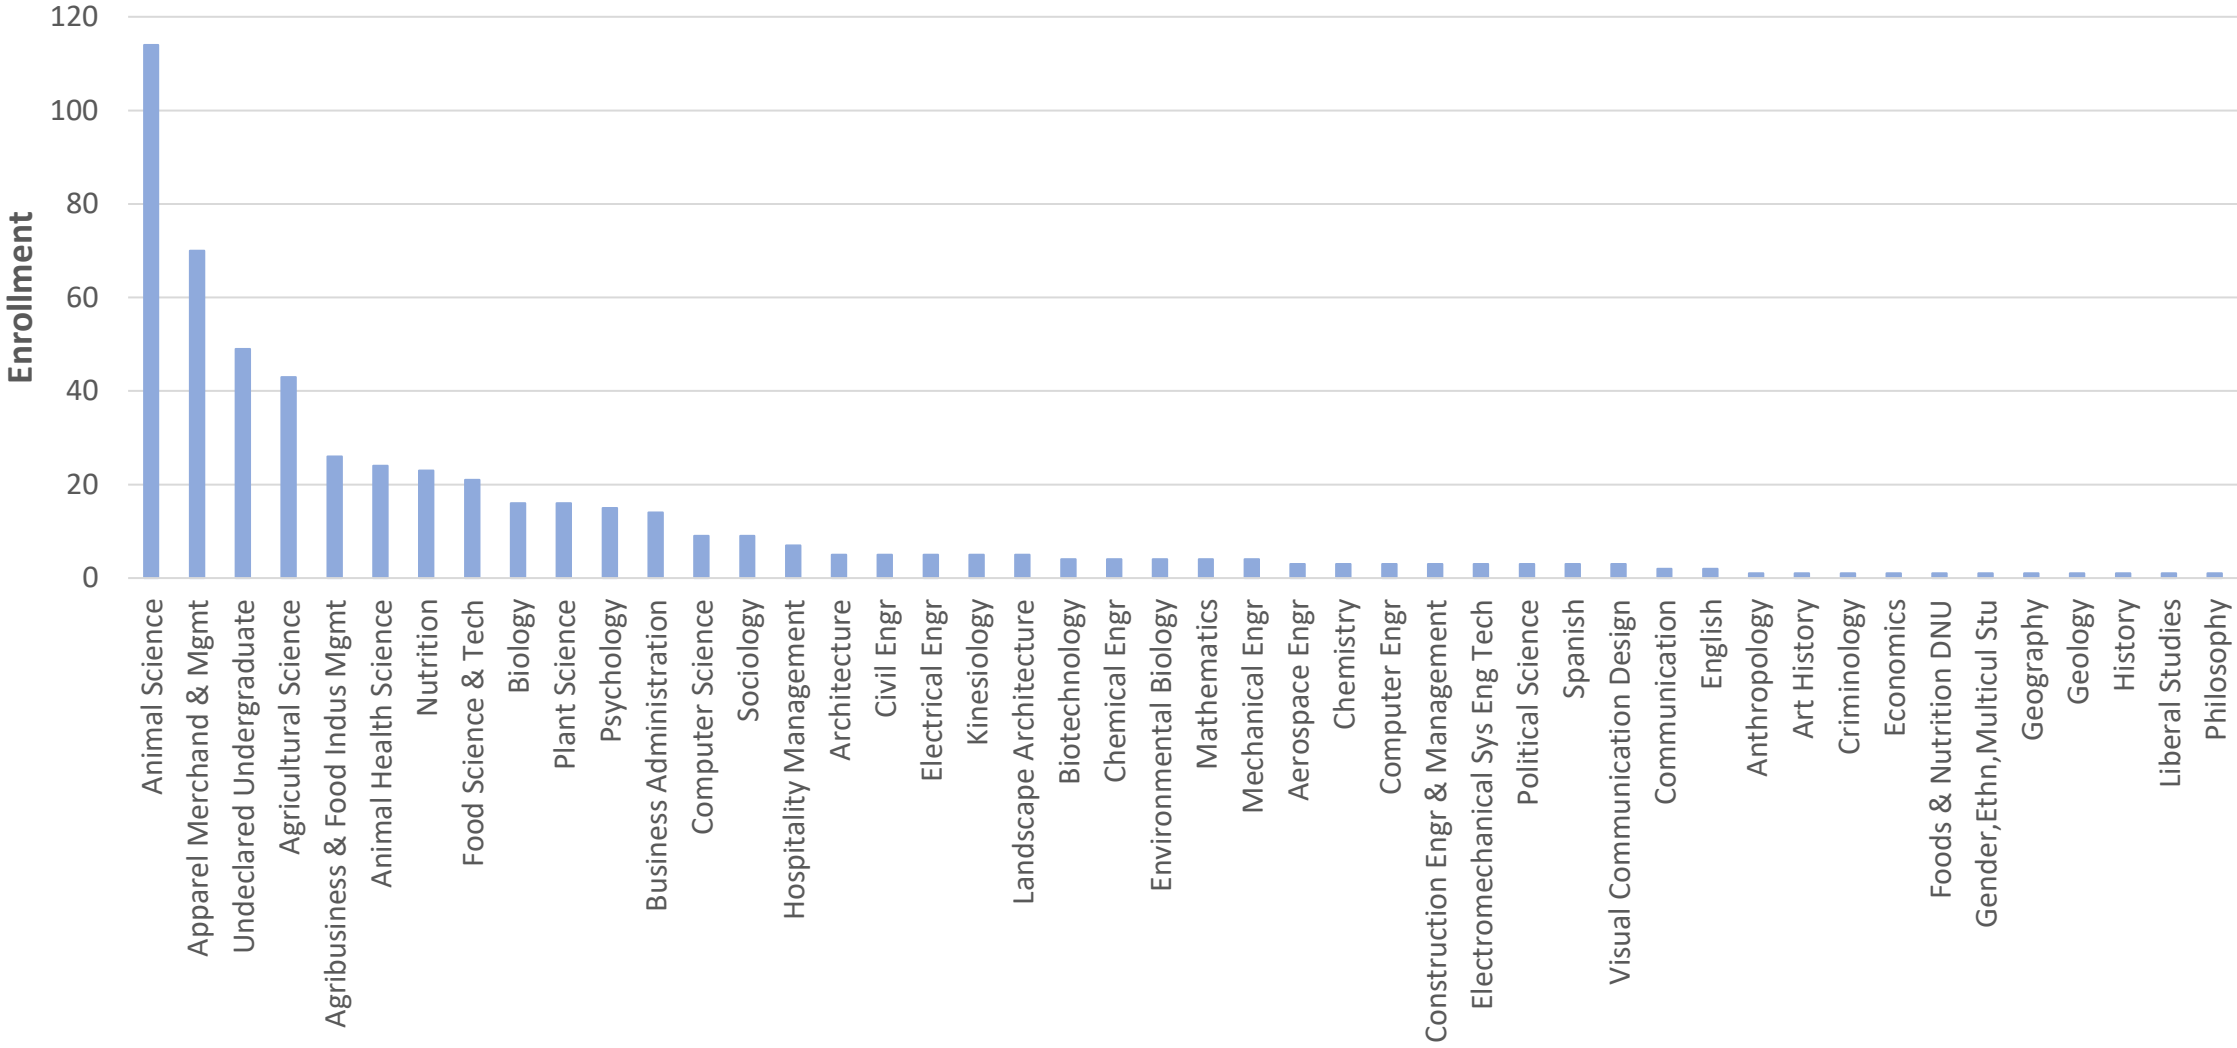

GE Area D3 Enrollment – By Department

GE Area D3 Enrollment

GE Area D3 Enrollment – By Course

GE Area D3 Enrollment

EC 2201 Enrollment – By Major

EC 2201 Enrollment by Major

EC 2202 Enrollment – By Major

EC 2202 Enrollment by Major

AG 1010 Enrollment – By Major

AG 1010 Enrollment by Major

SOC 2201 Enrollment – By Major

SOC 2201 Enrollment by Major

QUEST
NOI

S