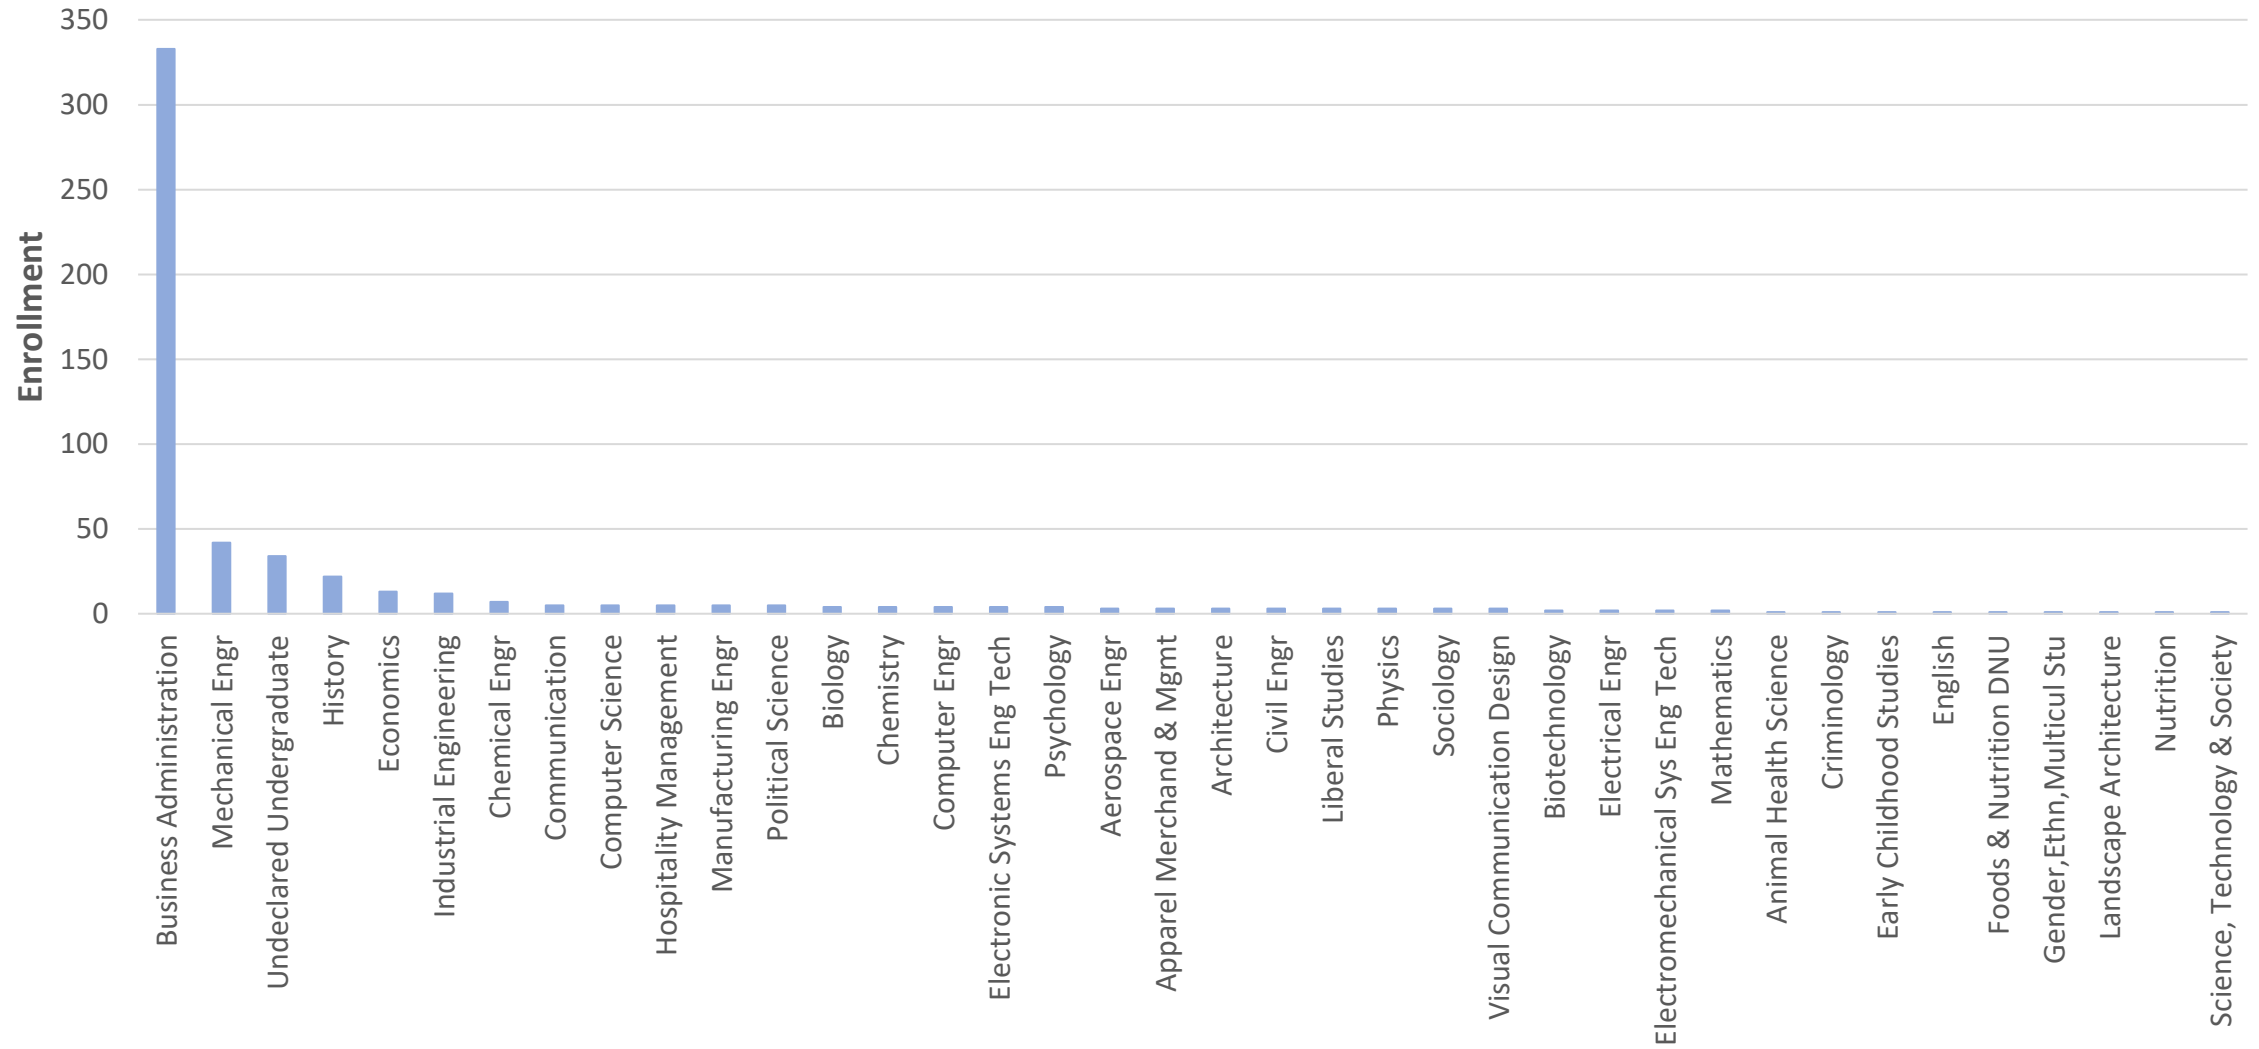

GE Area D3 Enrollment – By Department

GE Area D3 Enrollment

GE Area D3 Enrollment – By Course

GE Area D3 Enrollment

EC 2201 Enrollment – By Major

EC 2201 Enrollment by Major

EC 2202 Enrollment – By Major

EC 2202 Enrollment by Major

AG 1010 Enrollment – By Major

AG 1010 Enrollment by Major

SOC 2201 Enrollment – By Major

SOC 2201 Enrollment by Major

QUEST
NOI

S