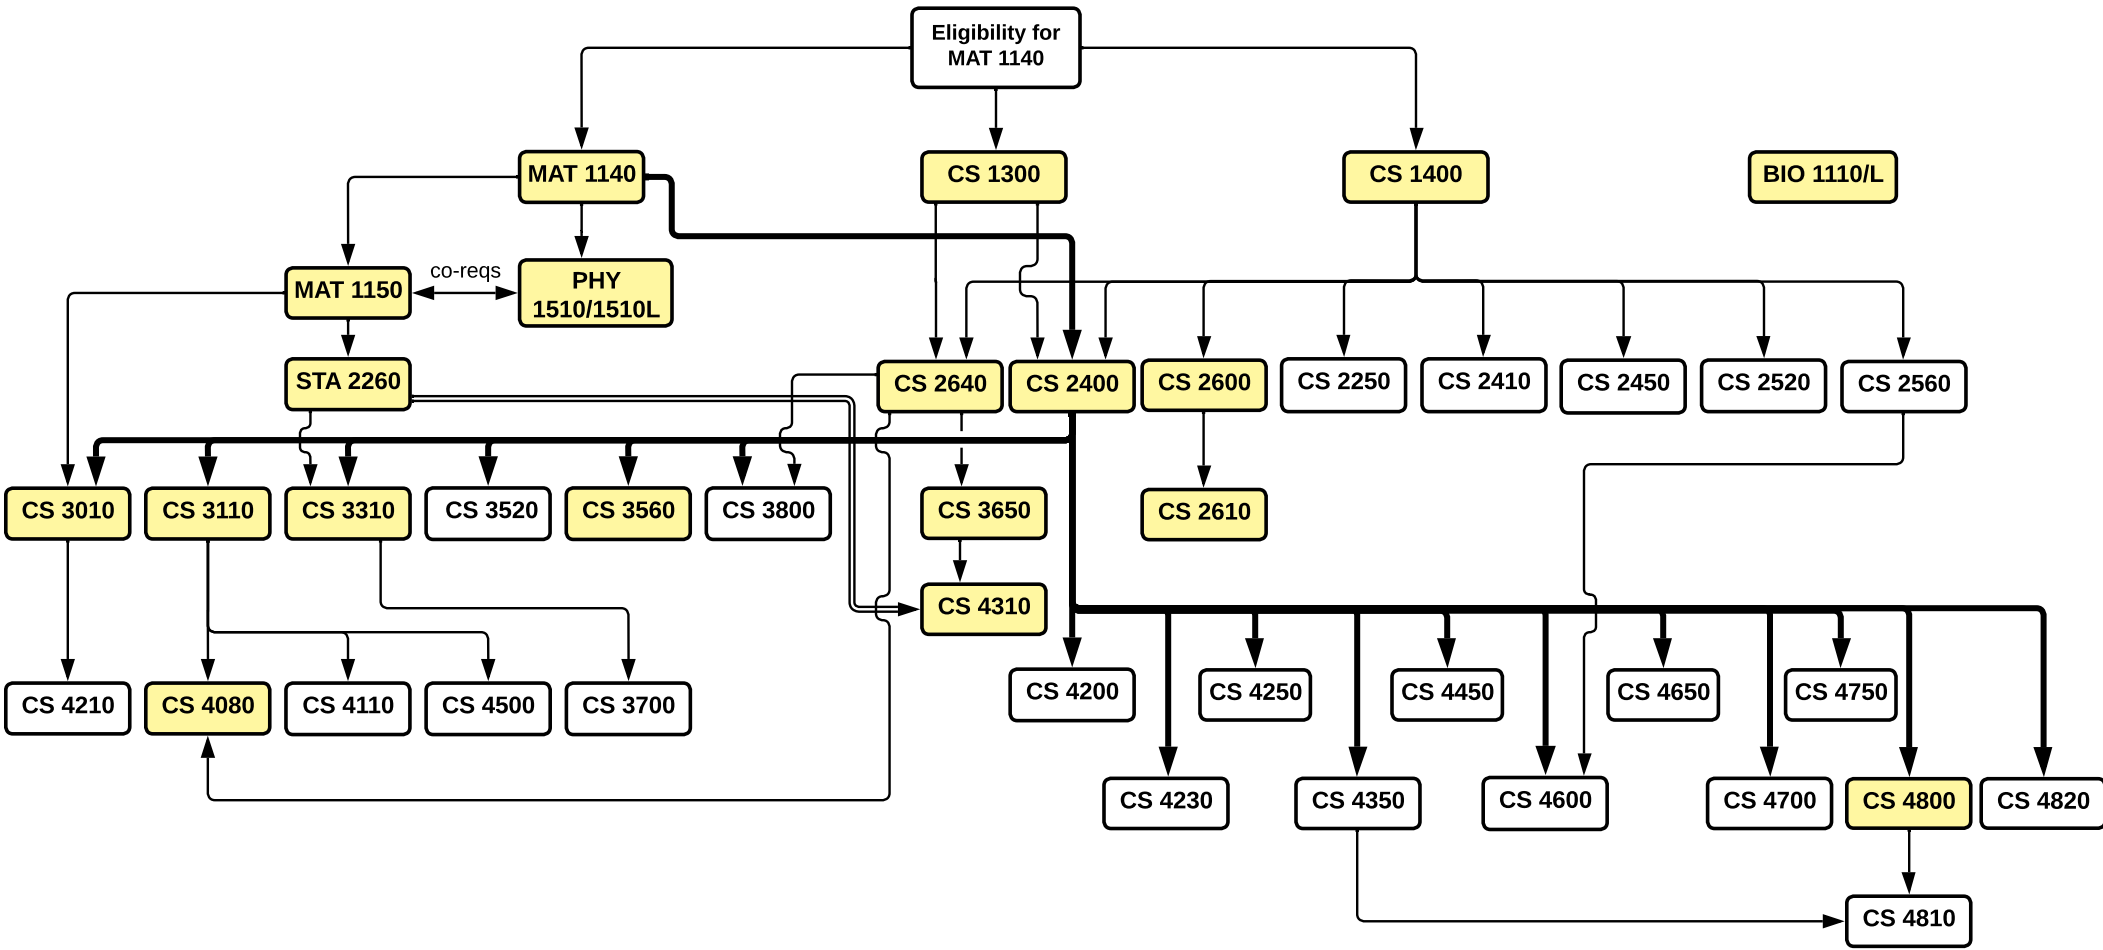

Computer Science

67 Major Units Required
Highlighted by yellow boxes

17 Elective Units Required
Elective courses to be chosen
from among the white boxes