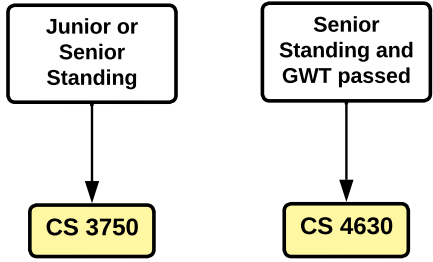

# Chemistry: Biochemistry

# Computer Science

**67 Major Units Required**  
 Highlighted by yellow boxes

**17 Elective Units Required**  
 Elective courses to be chosen  
 from among the white boxes