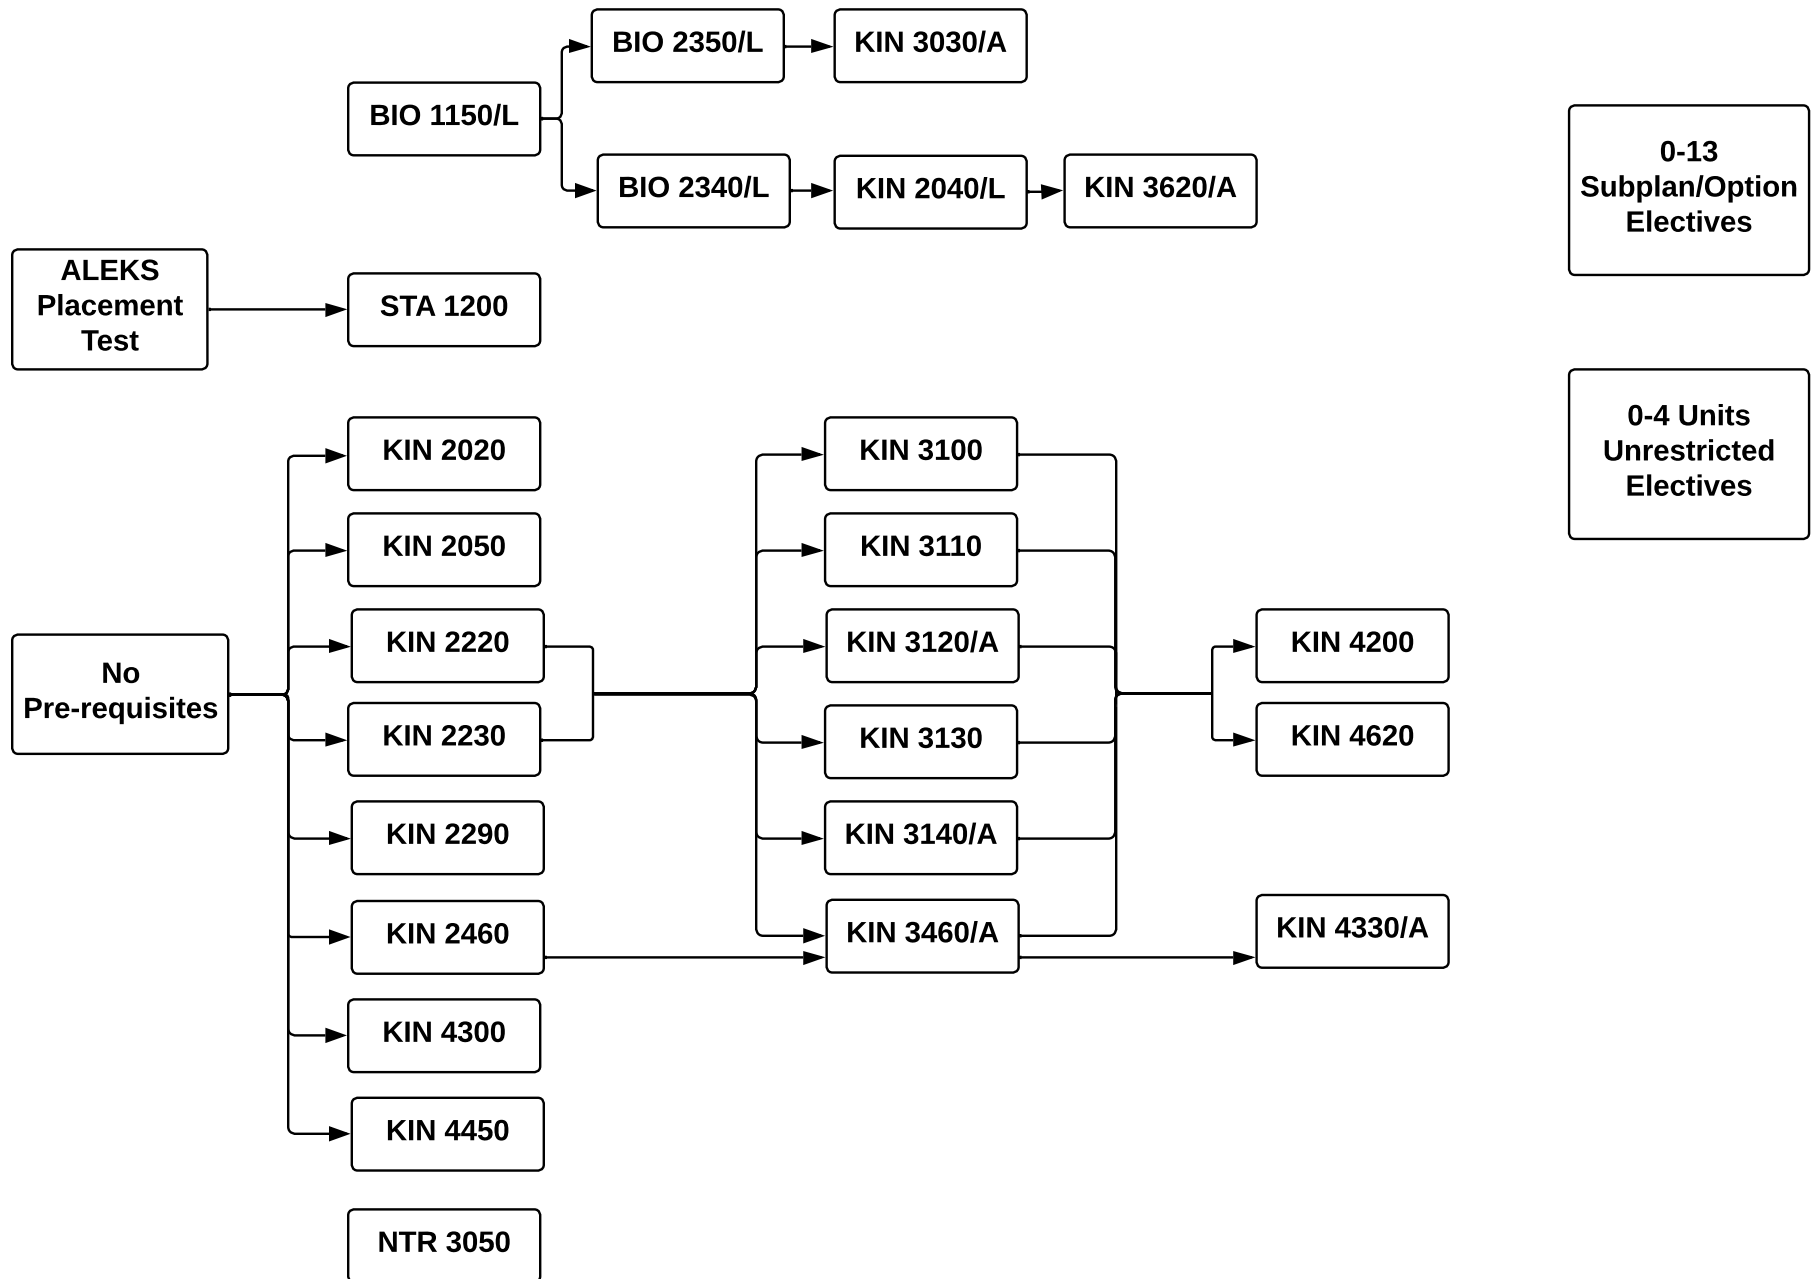

Kinesiology: Pedagogy