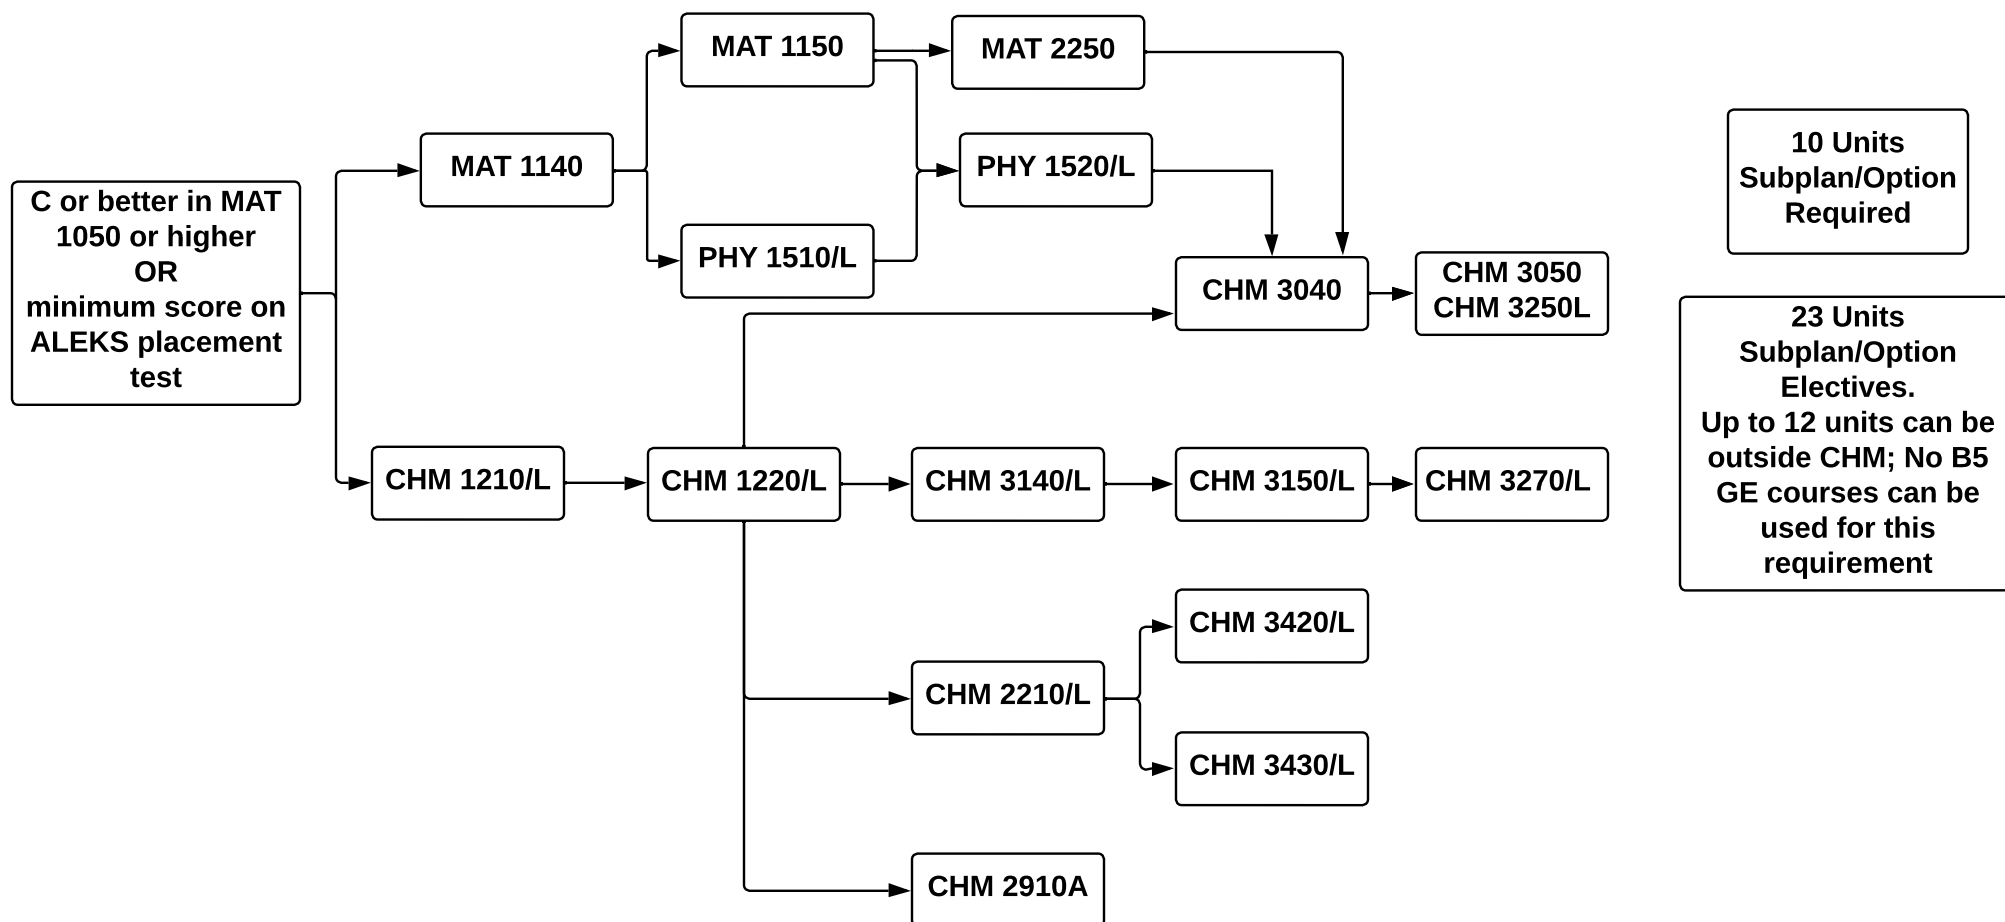

Chemistry: General

**10 Units
Subplan/Option
Required**

**23 Units
Subplan/Option
Electives.
Up to 12 units can be
outside CHM; No B5
GE courses can be
used for this
requirement**