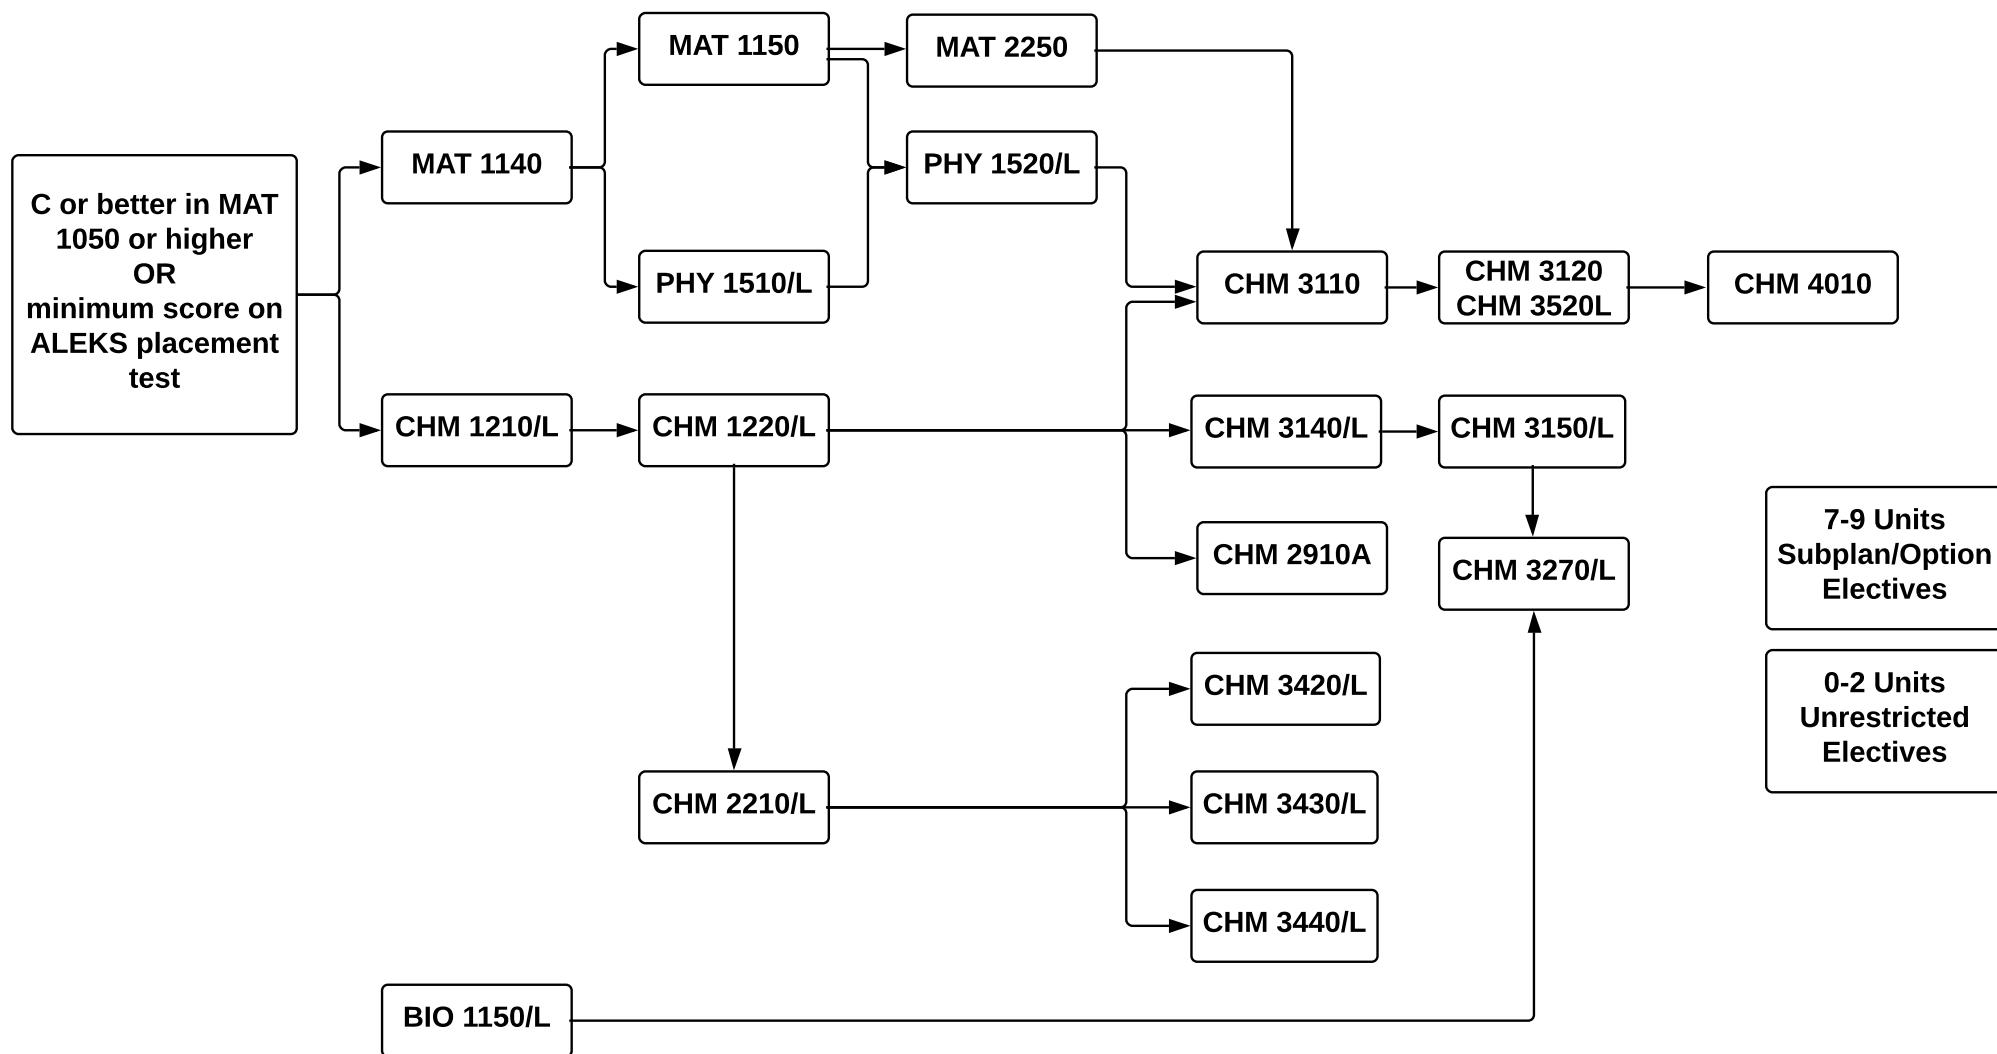

C or better in MAT 1050 or higher OR minimum score on ALEKS placement test

If you take both BIO 2200/BIO 2200 L and CHM 2210/CHM 2210 L, or if you take both BIO 4320/BIO 4320L and BIO 4360/BIO 4360L, the extra credits could count towards your Major Electives units.

# Environmental Biology

**32-34 Major Electives**

15 Units Lower Division Elective Courses

17-19 Units Upper Division Emphasis Elective Courses

0-6 Units Unrestricted Electives

# Chemistry: ACS