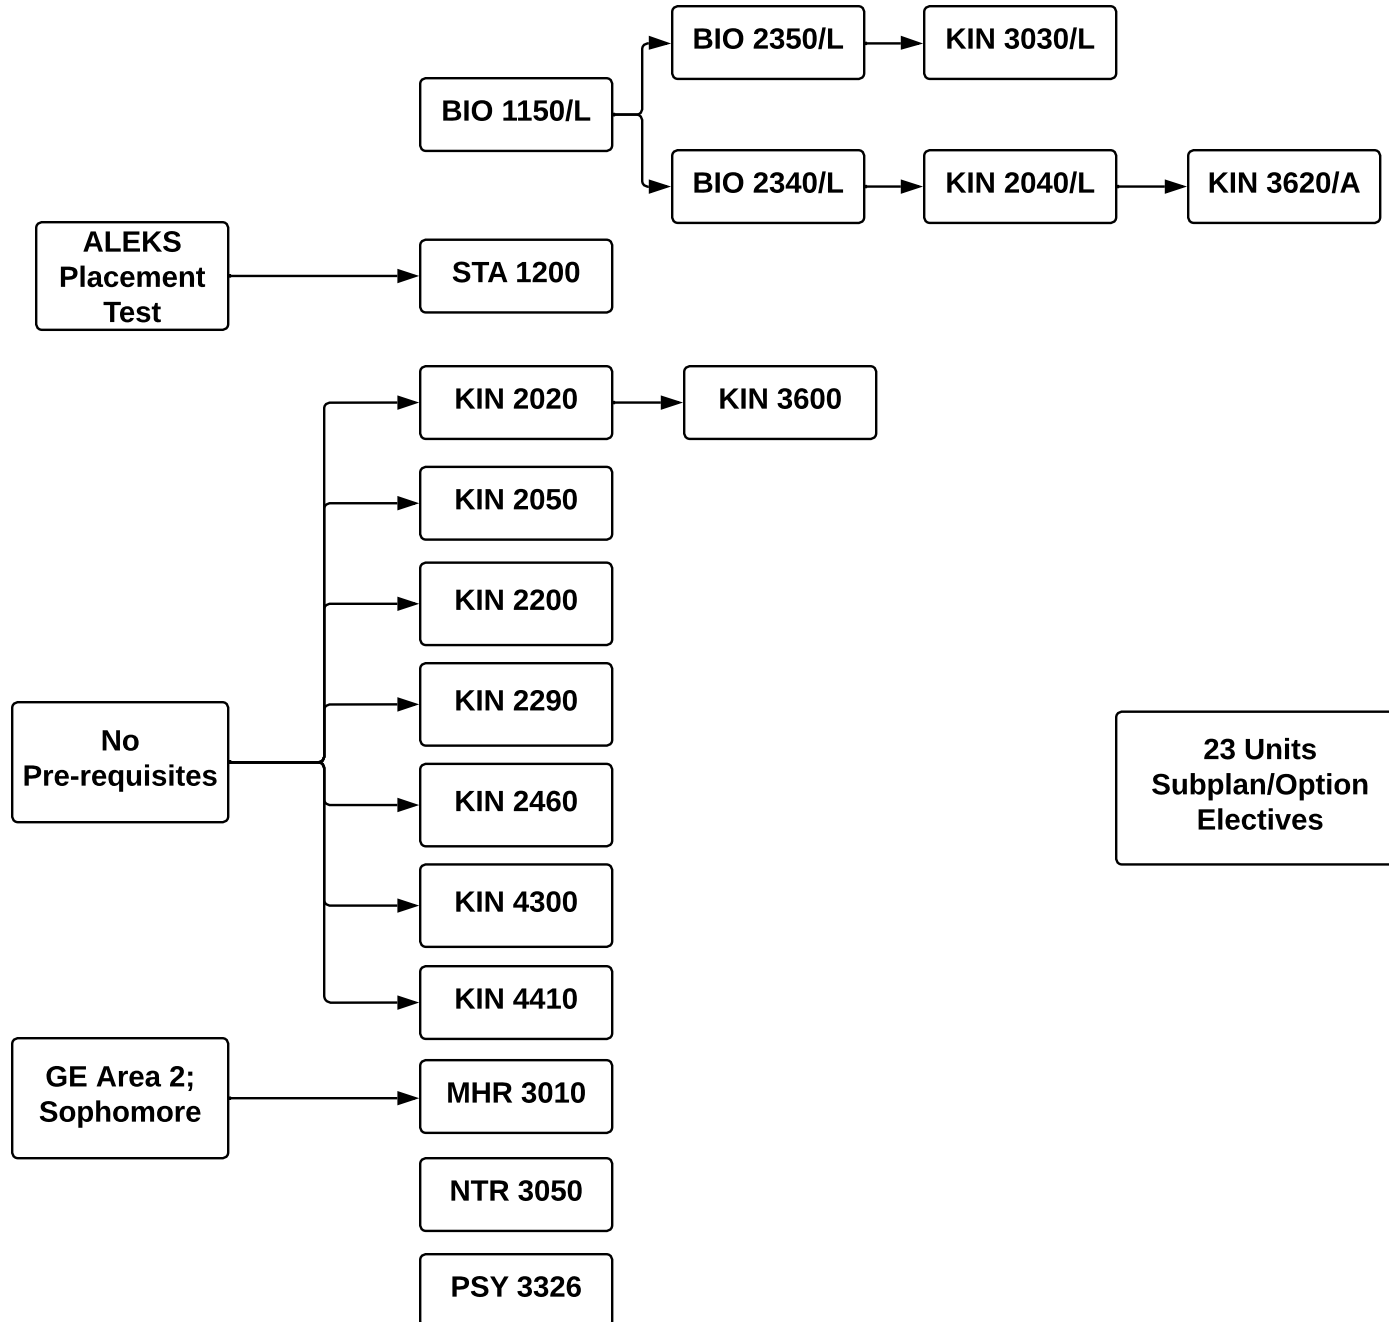

Kinesiology: General