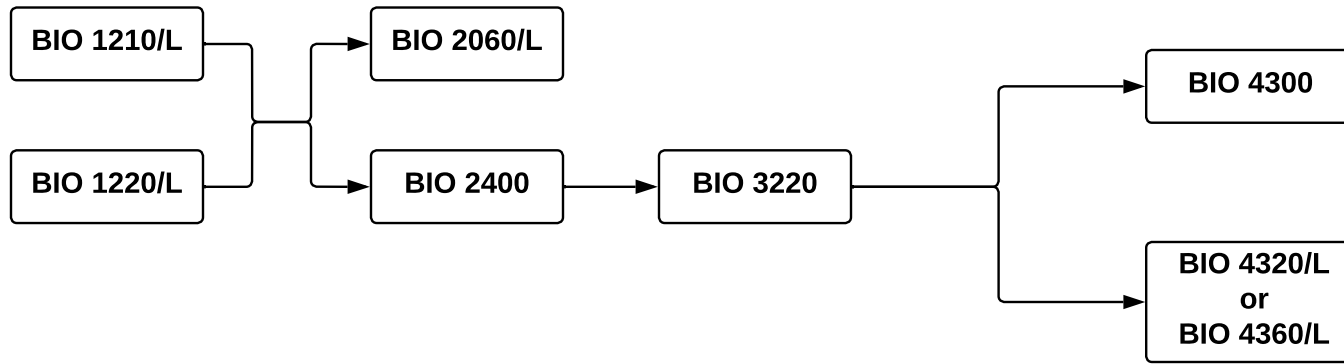

# General Biology

**32-34 Major Electives**

**29-31 Units Emphasis Electives**  
 Choose any course from the six emphases or BIO 2990/A/L or BIO 4990/A/L. At least 12 units must be at 4000-level. Up to 4 units combined from the research supervisory, service learning, and internship courses may count toward electives.

**3 Units of B5 GE**  
 Any GE Area B5 course

See available BIO courses for GE Area B5

# Biotechnology

**20-21 Units Major Electives**

Choose any course from the five emphases & up to 3 units combined from the unused BIO 4410/4610, BIO 4000, or BIO 4620.

See available BIO courses for GE Area B5