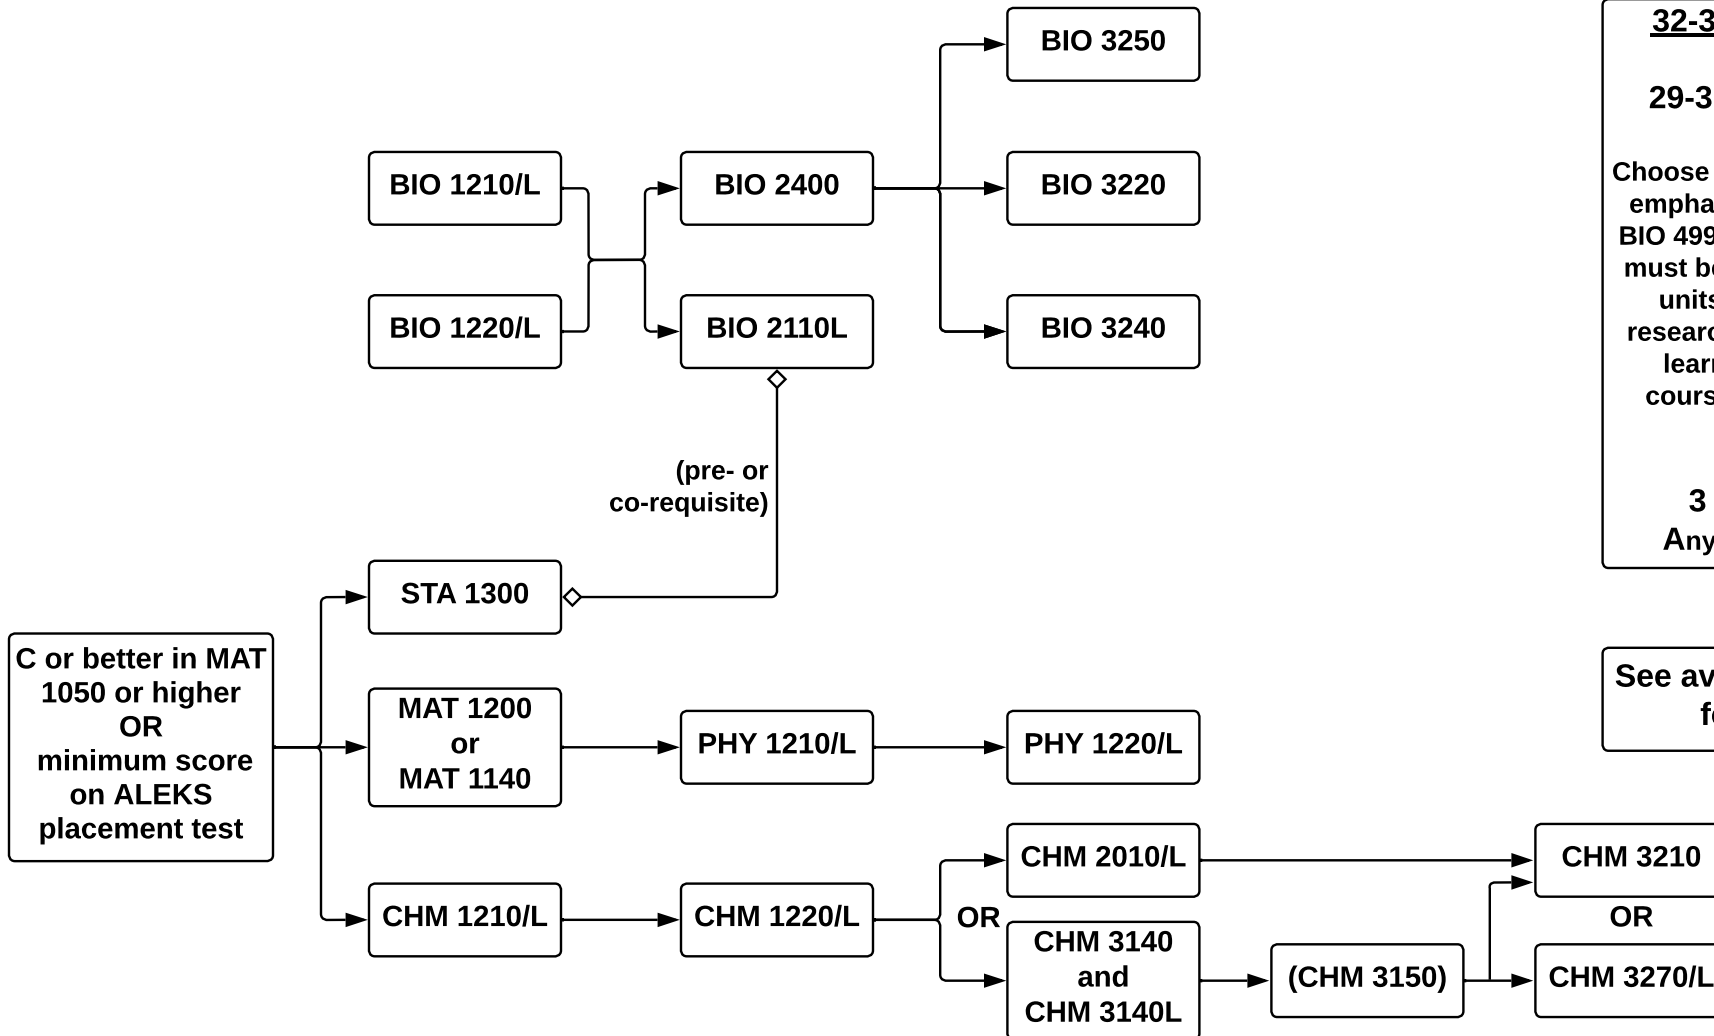

2024-2025  
College of Science  
Flow Charts

# General Biology

**32-34 Major Electives**

**29-31 Units Emphasis Electives**  
 Choose any course from the six emphases or BIO 2990/A/L or BIO 4990/A/L. At least 12 units must be at 4000-level. Up to 4 units combined from the research supervisory, service learning, and internship courses may count toward electives.