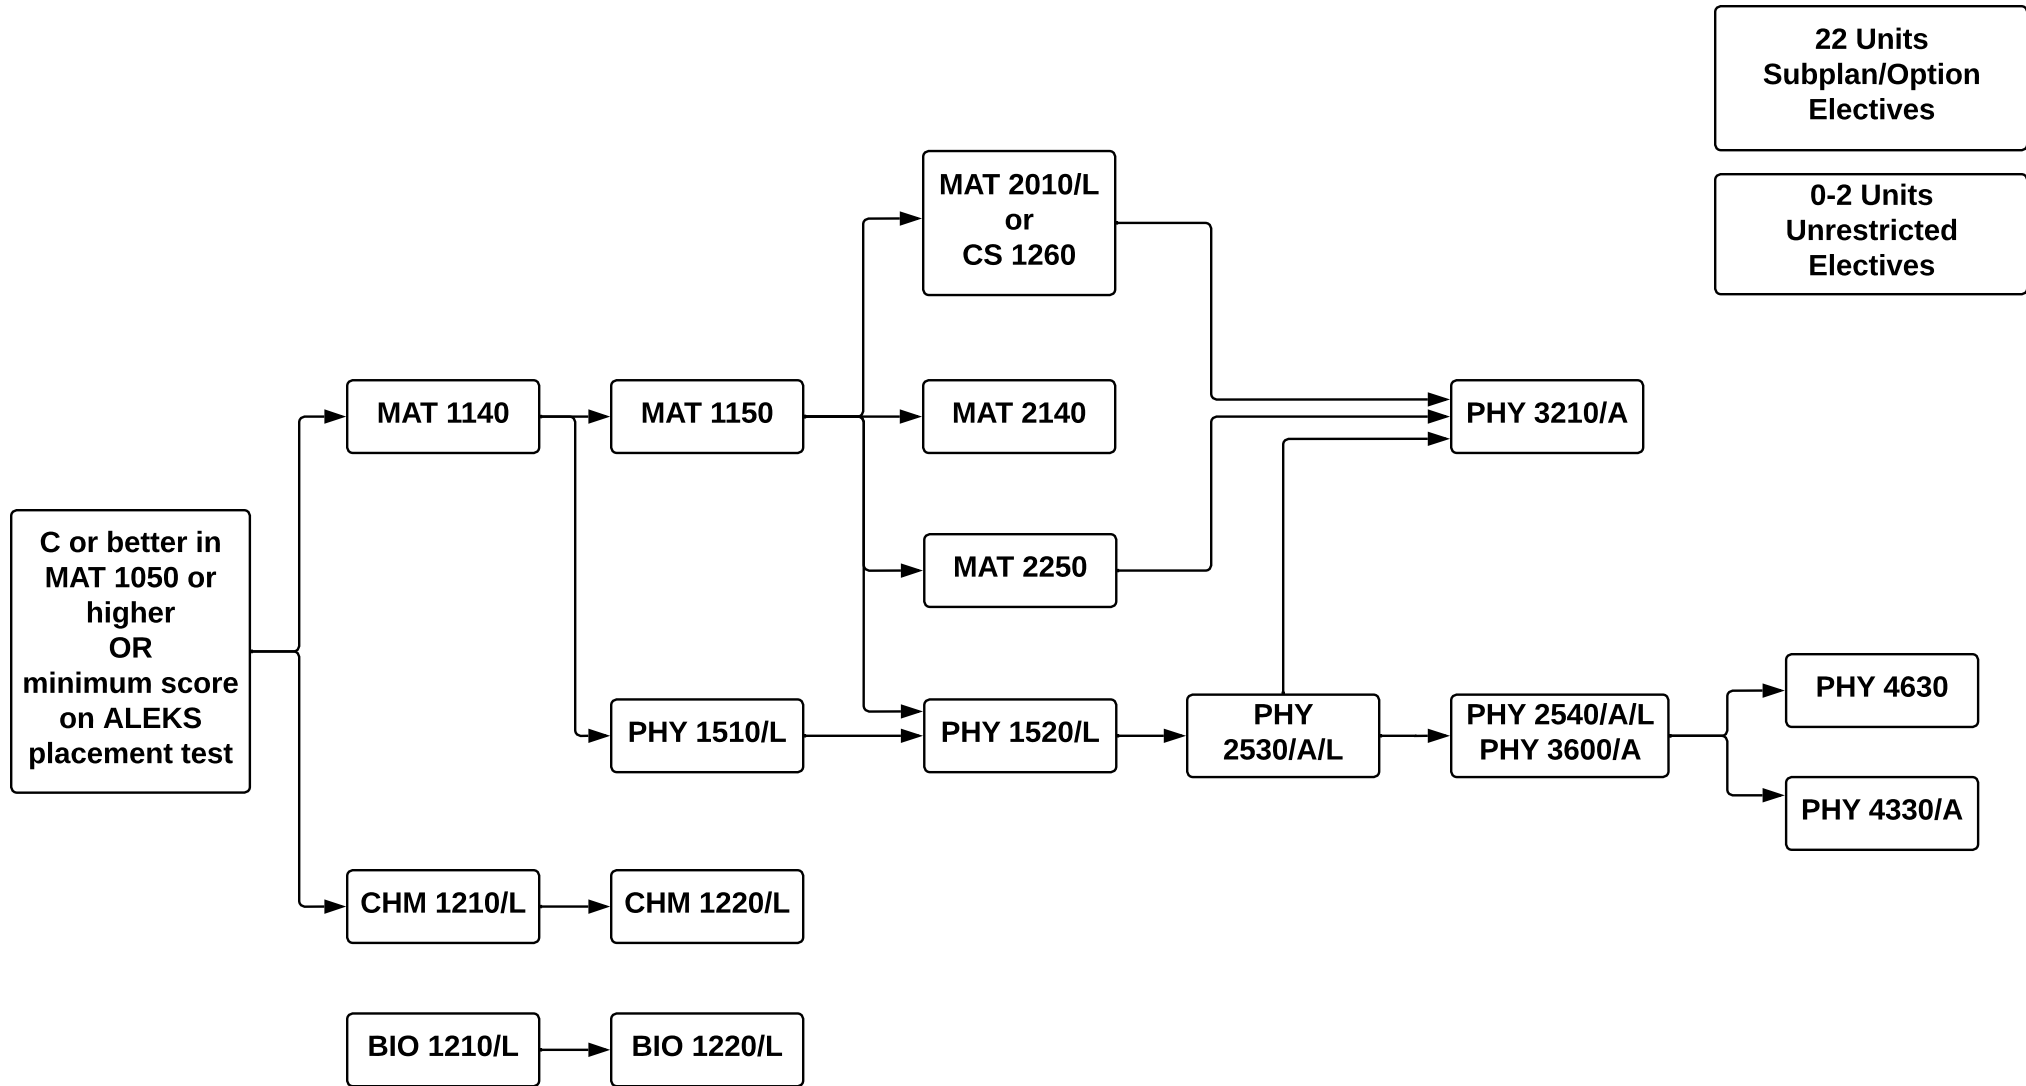

# Mathematics

## All Options

# Physics: General

14 Units Subplan  
 Option/Electives;  
 at least 2 units from  
 PHY 4510A/PHY 4510L  
 or from  
 PHY 4520A/PHY 4520L

0-6 Units Unrestricted  
 Electives

# Physics: Biophysics