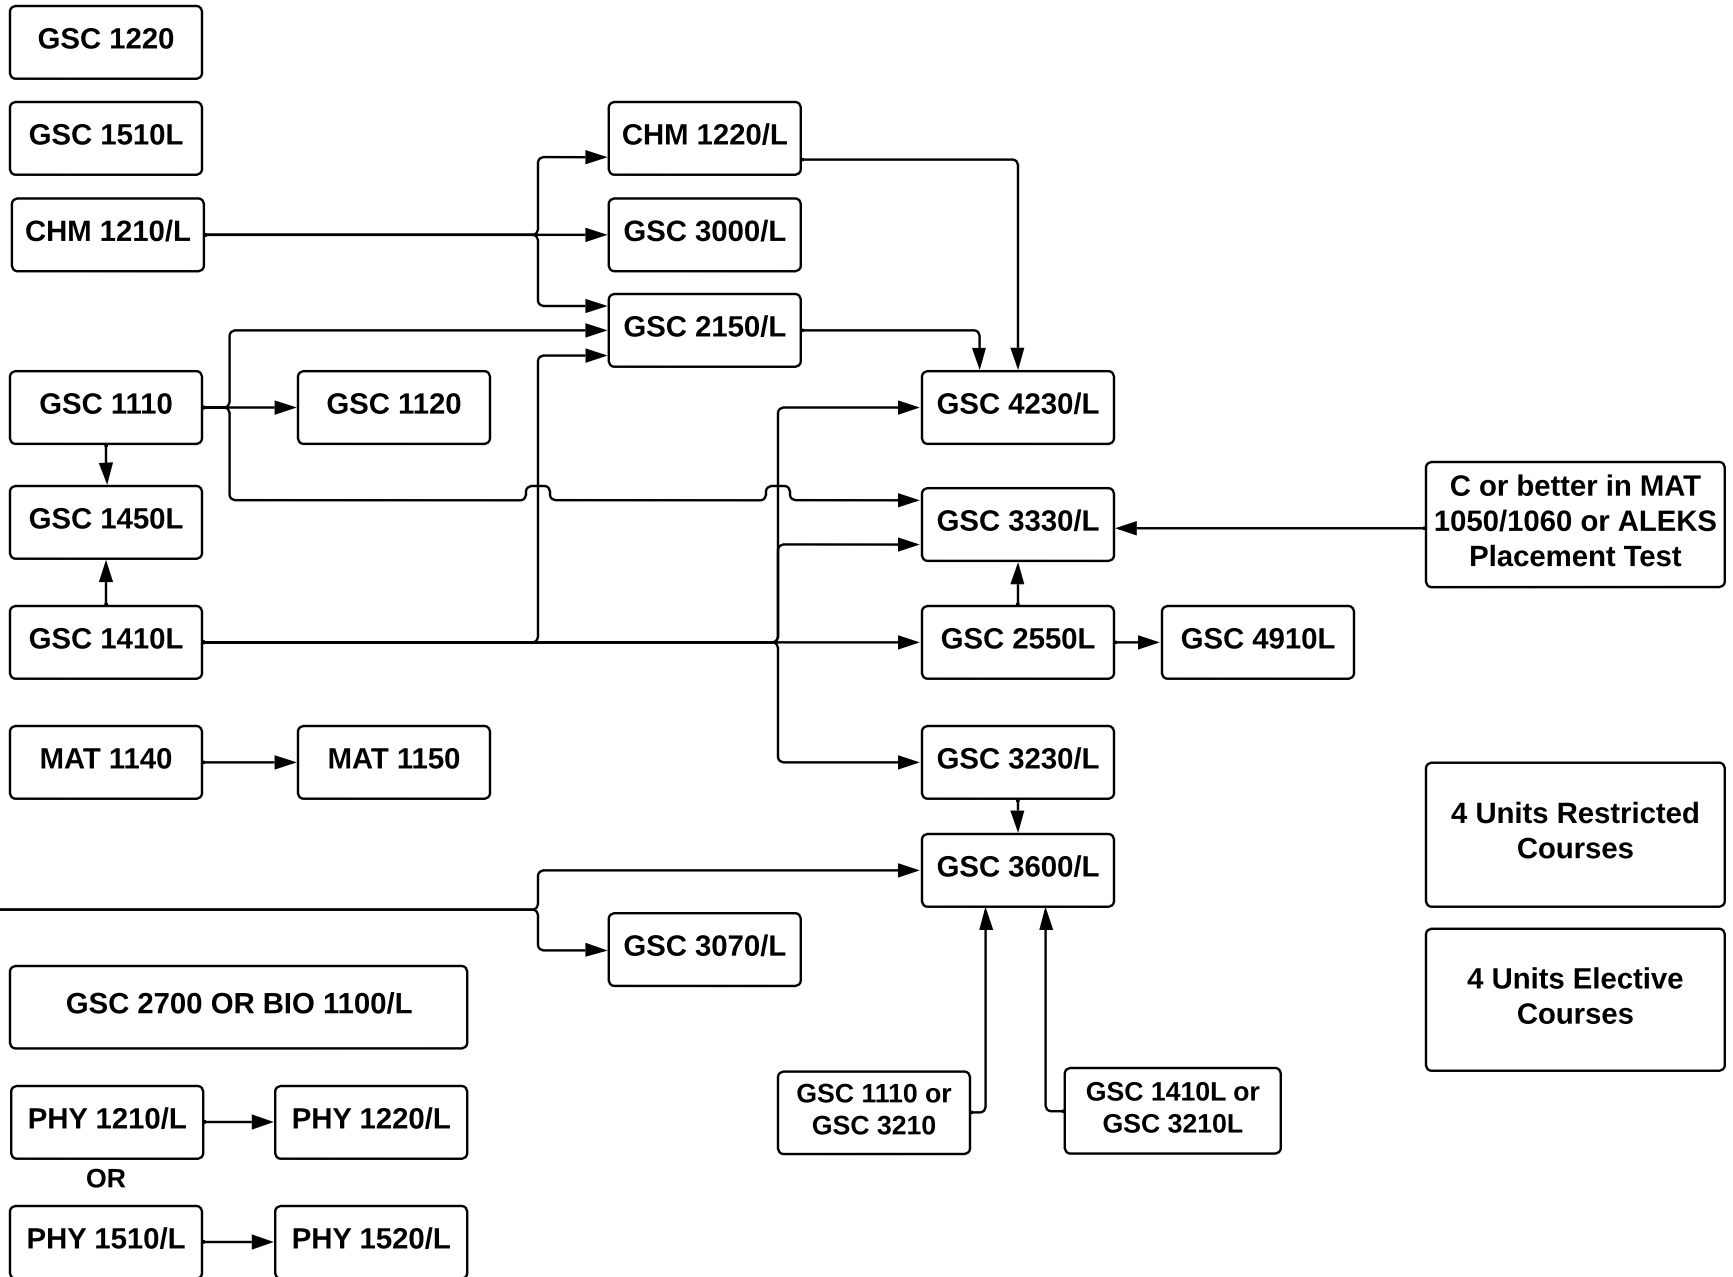

Geological Sciences