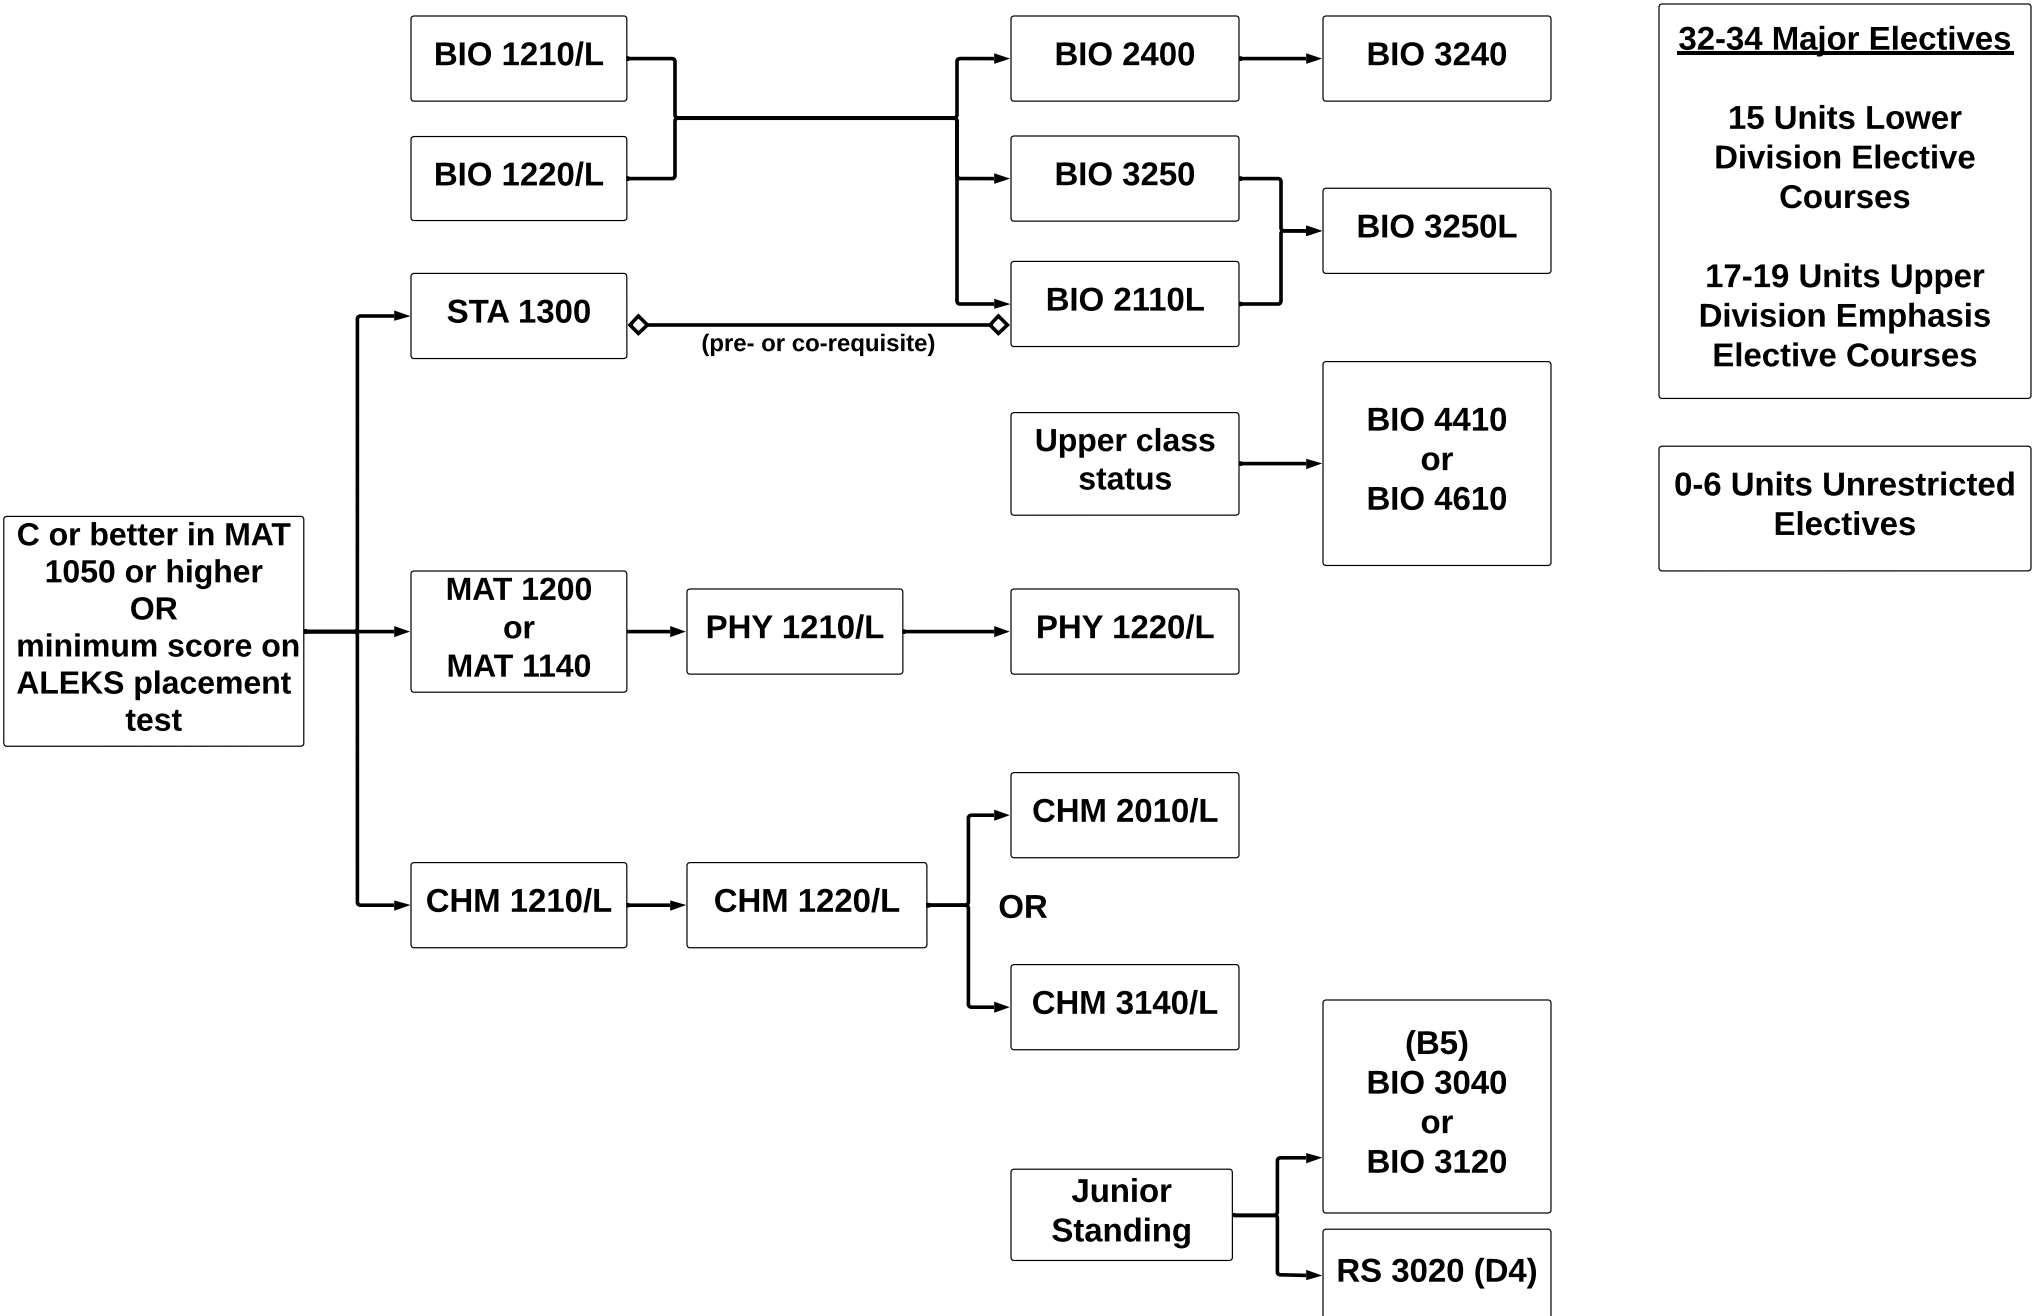

Environmental Biology

32-34 Major Electives

15 Units Lower Division Elective Courses

17-19 Units Upper Division Emphasis Elective Courses

0-6 Units Unrestricted Electives