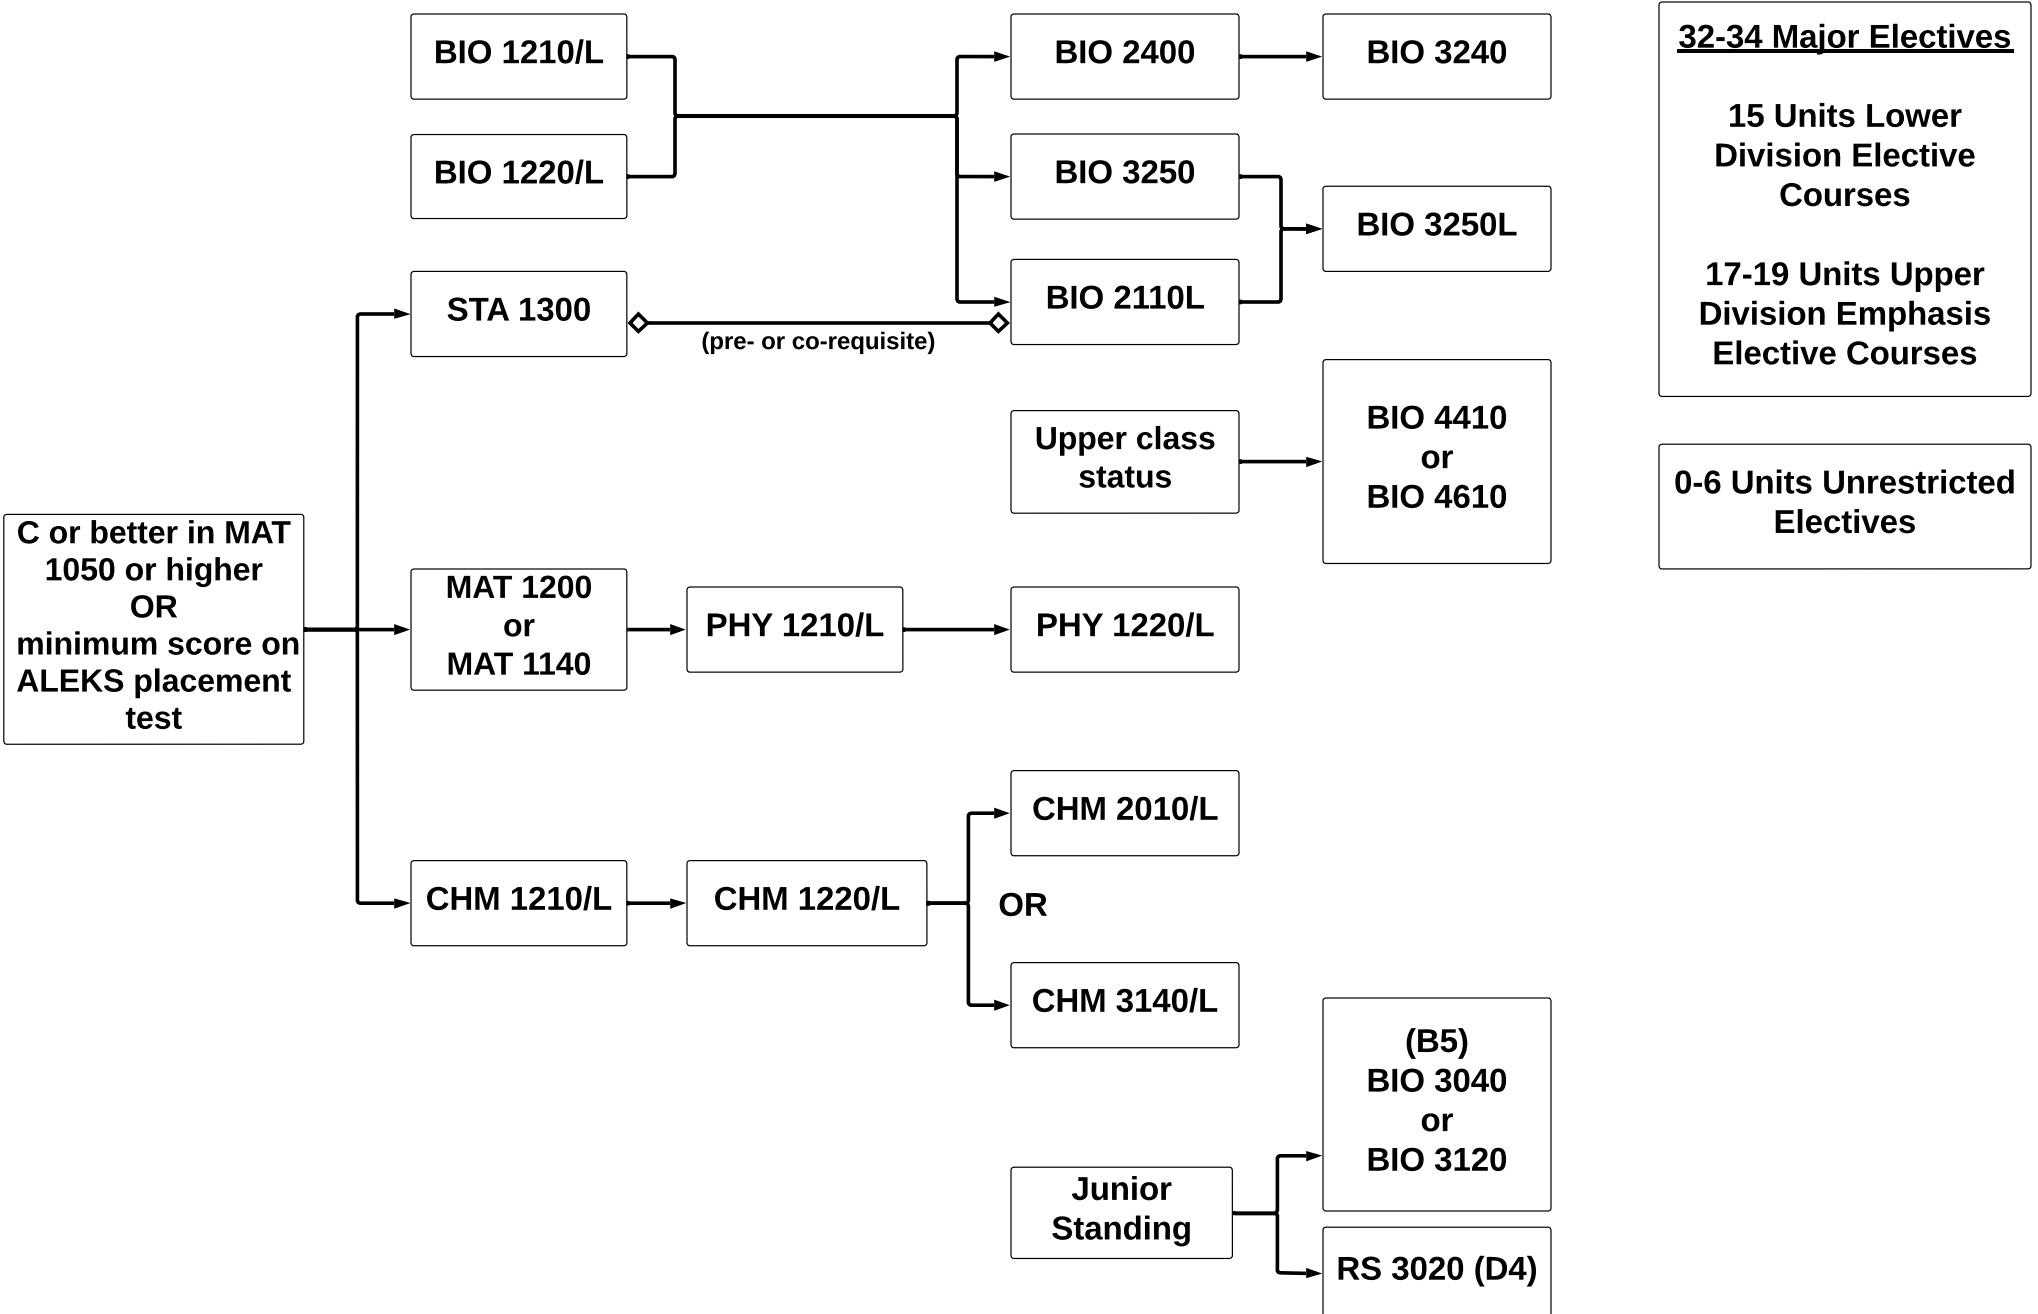

Environmental Biology

32-34 Major Electives

15 Units Lower Division Elective Courses

17-19 Units Upper Division Emphasis Elective Courses

0-6 Units Unrestricted Electives