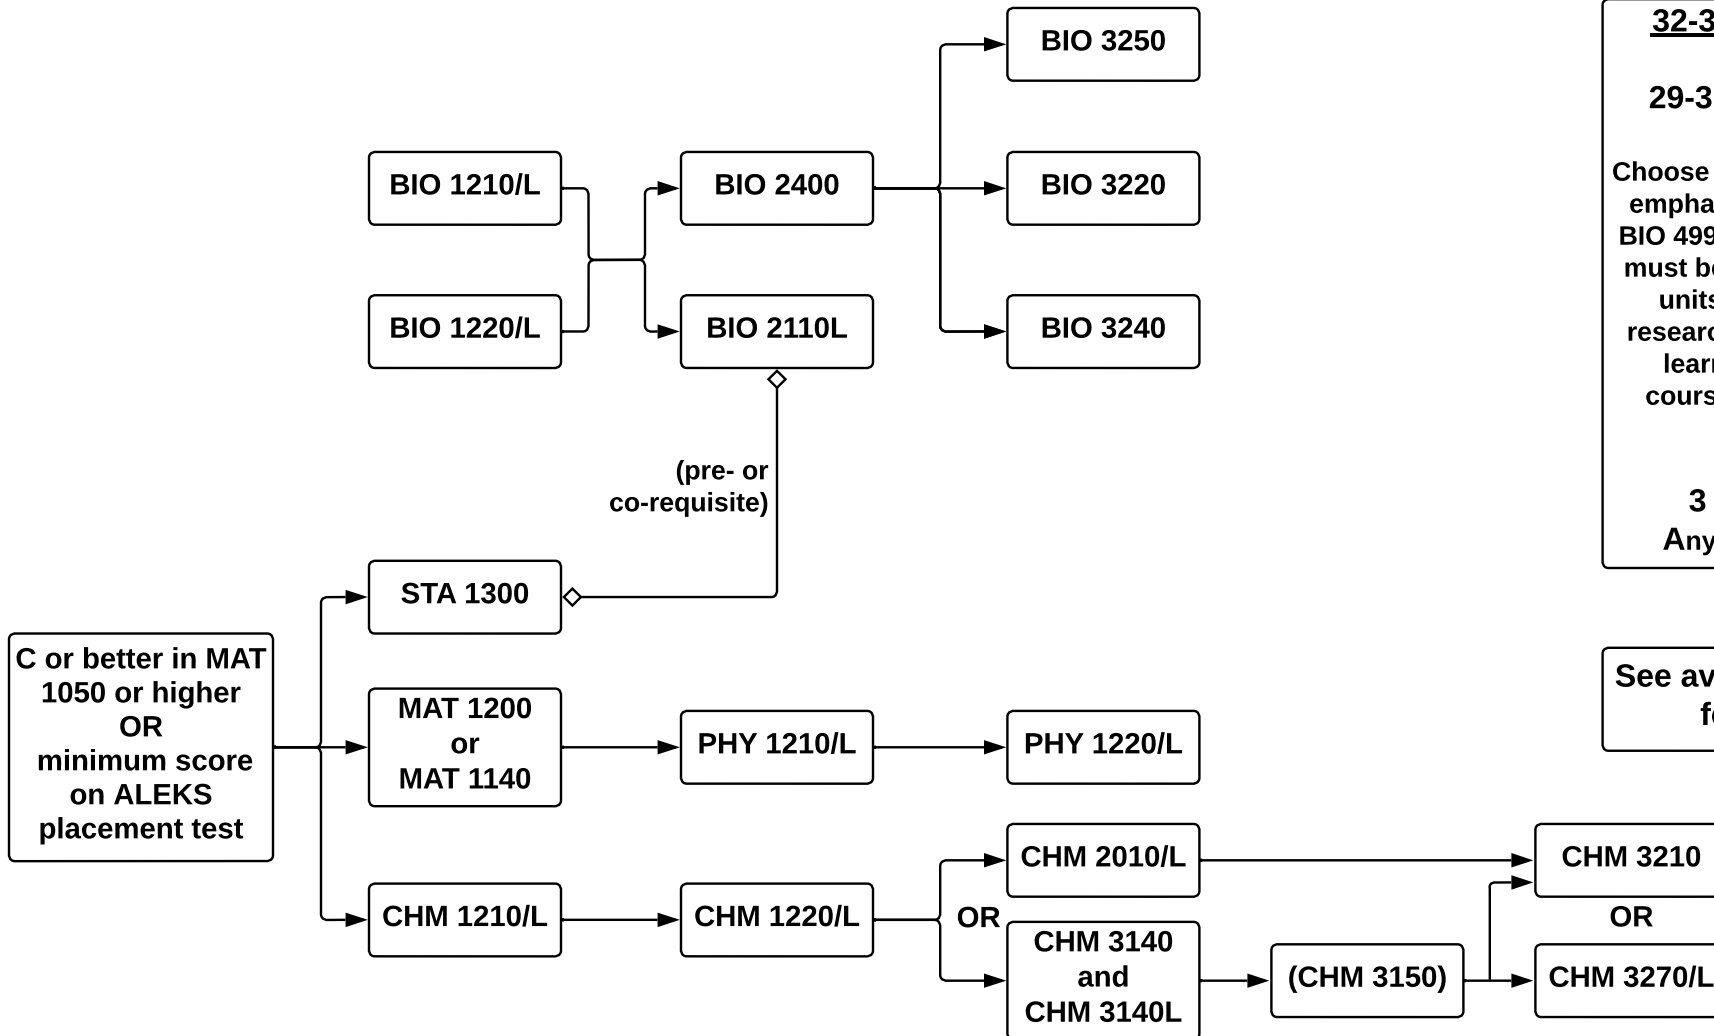

General Biology

32-34 Major Electives

29-31 Units Emphasis Electives
 Choose any course from the six emphases or BIO 2990/A/L or BIO 4990/A/L. At least 12 units must be at 4000-level. Up to 4 units combined from the research supervisory, service learning, and internship courses may count toward electives.

3 Units of B5 GE
 Any GE Area B5 course

See available BIO courses for GE Area B5