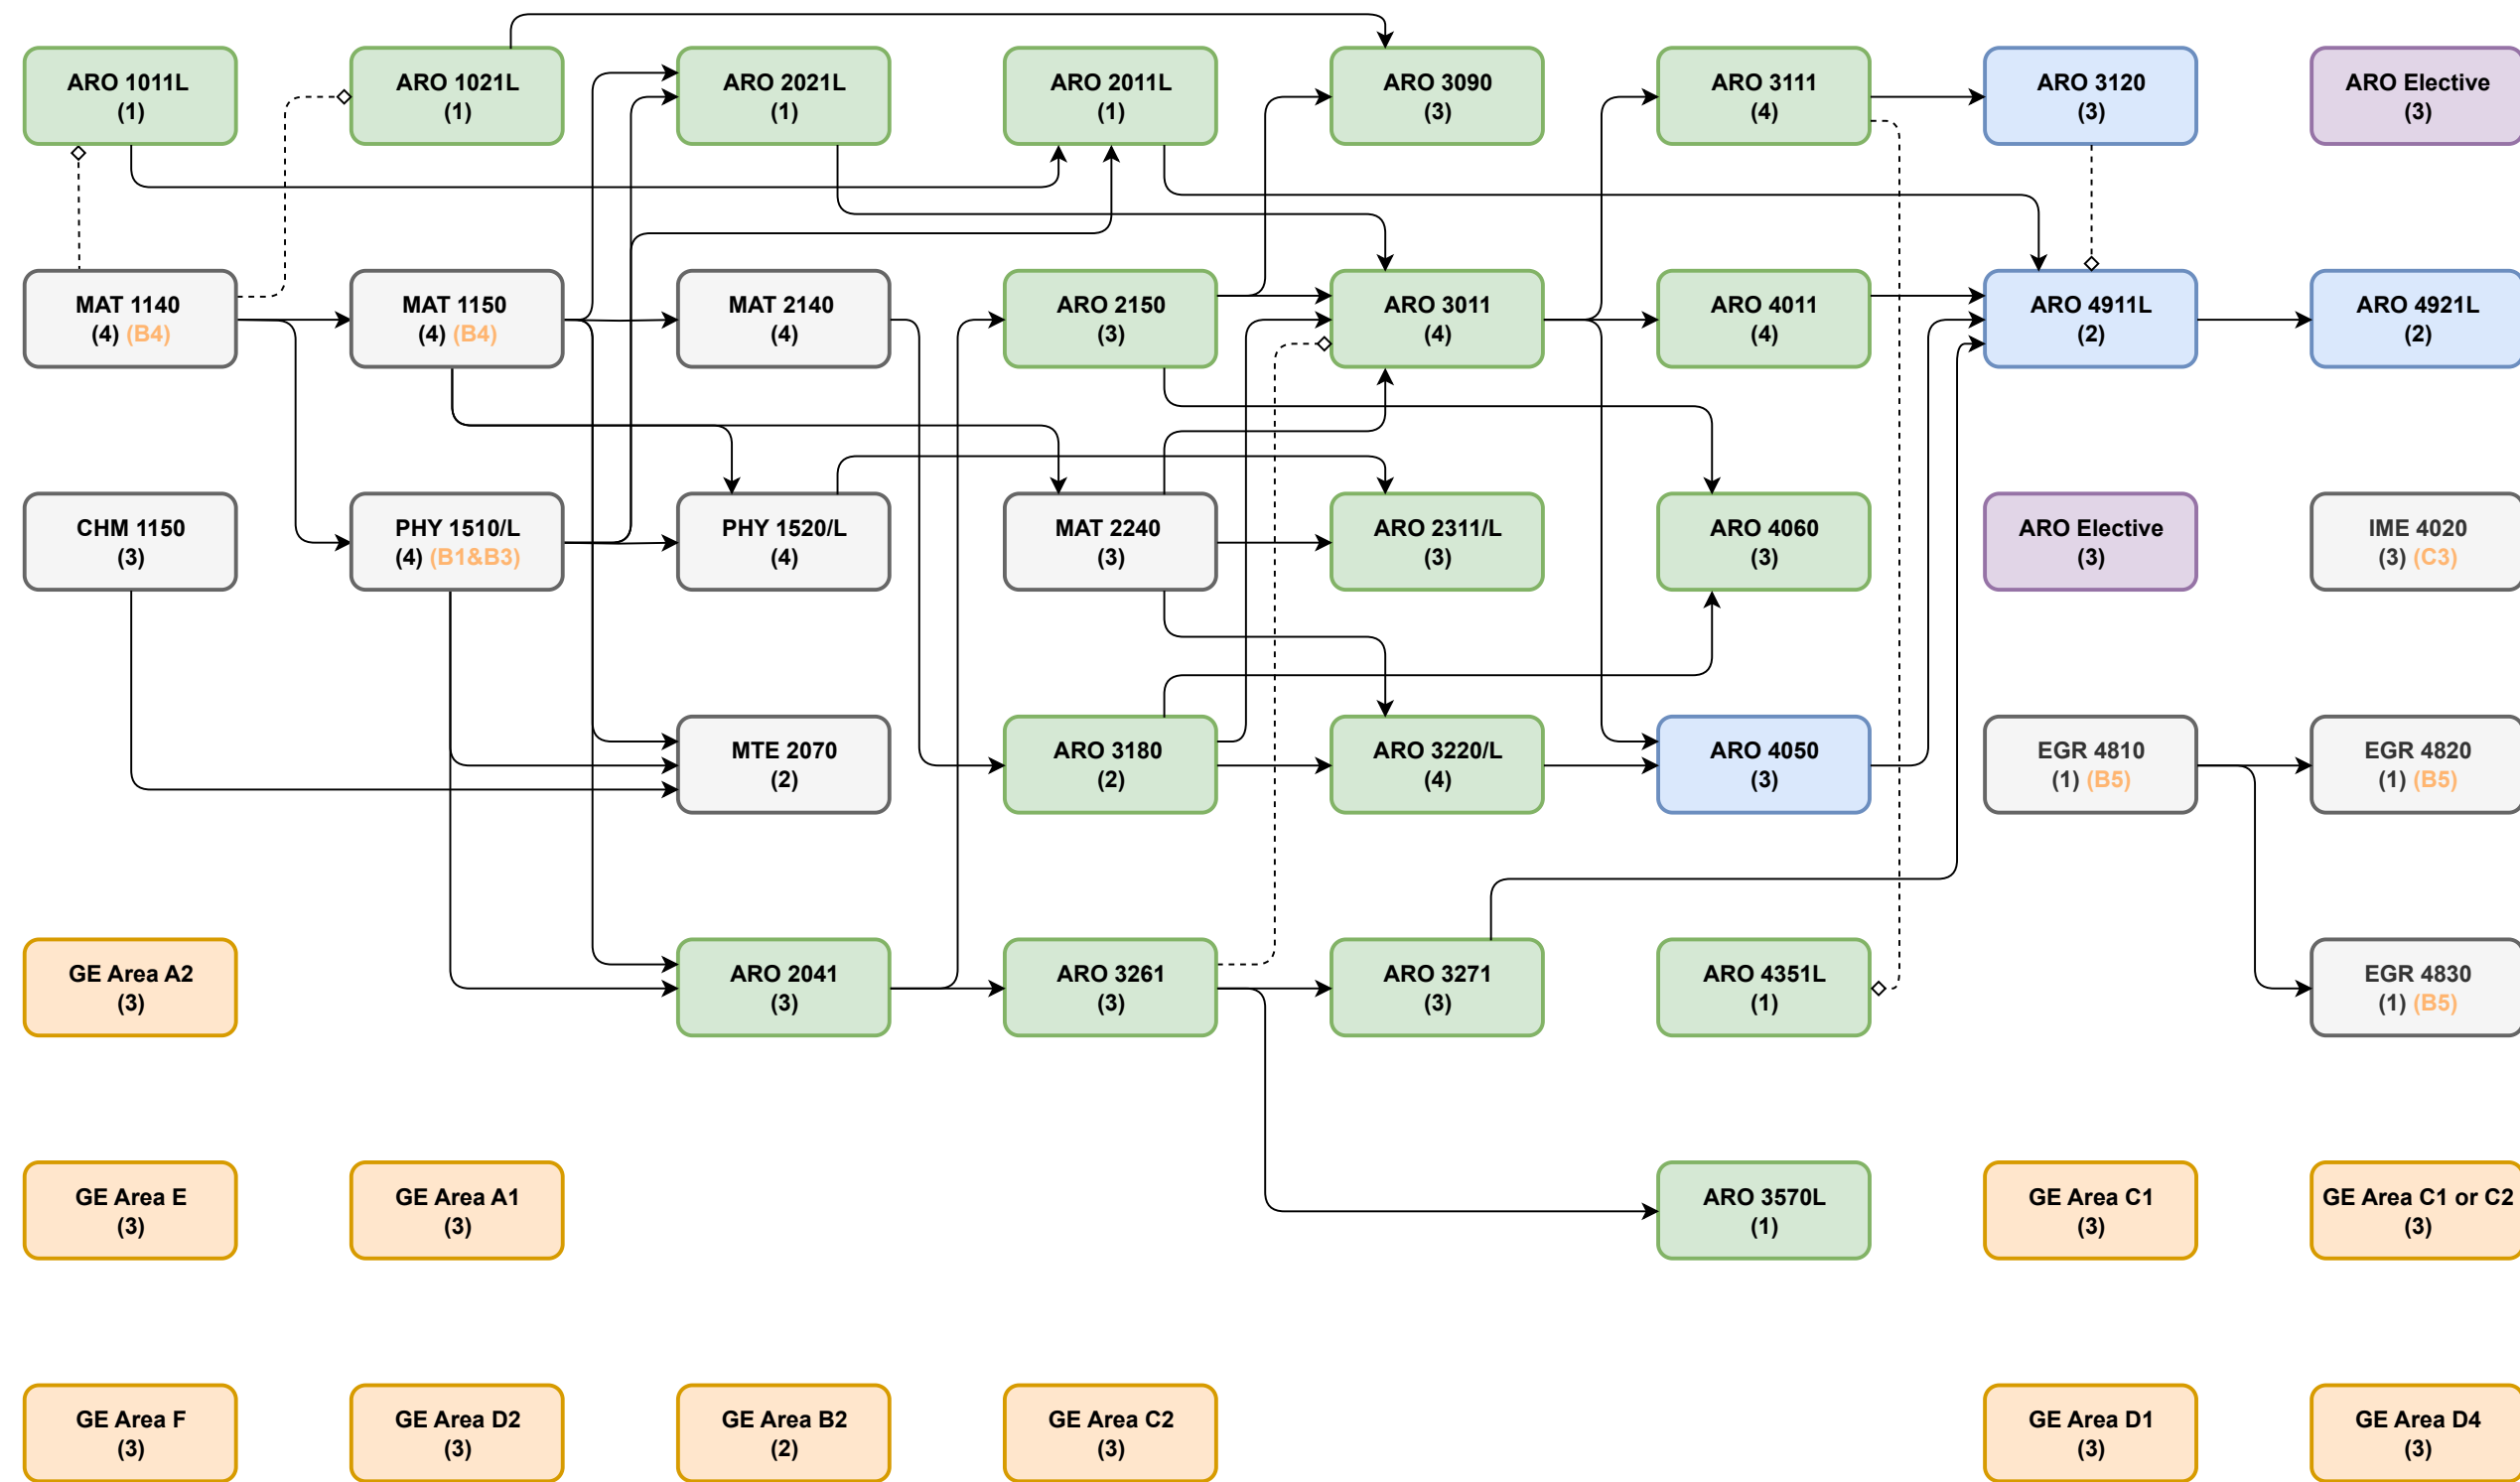

CALIFORNIA STATE POLYTECHNIC UNIVERSITY, POMONA

AEROSPACE ENGINEERING CURRICULUM FLOWCHART 2024-25 AERONAUTICS EMPHASIS

Year	FRESHMAN		SOPHOMORE		JUNIOR		SENIOR	
Semester	FALL	SPRING	FALL	SPRING	FALL	SPRING	FALL	SPRING

Units: Total 127	(17)	(15)	(16)	(15)	(17)	(16)	(15)	(16)
-----------------------------	------	------	------	------	------	------	------	------

CALIFORNIA STATE POLYTECHNIC UNIVERSITY, POMONA

AEROSPACE ENGINEERING CURRICULUM FLOWCHART 2024-25 ASTRONAUTICS EMPHASIS

Year	FRESHMAN		SOPHOMORE		JUNIOR		SENIOR	
Semester	FALL	SPRING	FALL	SPRING	FALL	SPRING	FALL	SPRING

Units: Total 127	(17)	(15)	(16)	(15)	(17)	(16)	(15)	(16)
-----------------------------	------	------	------	------	------	------	------	------