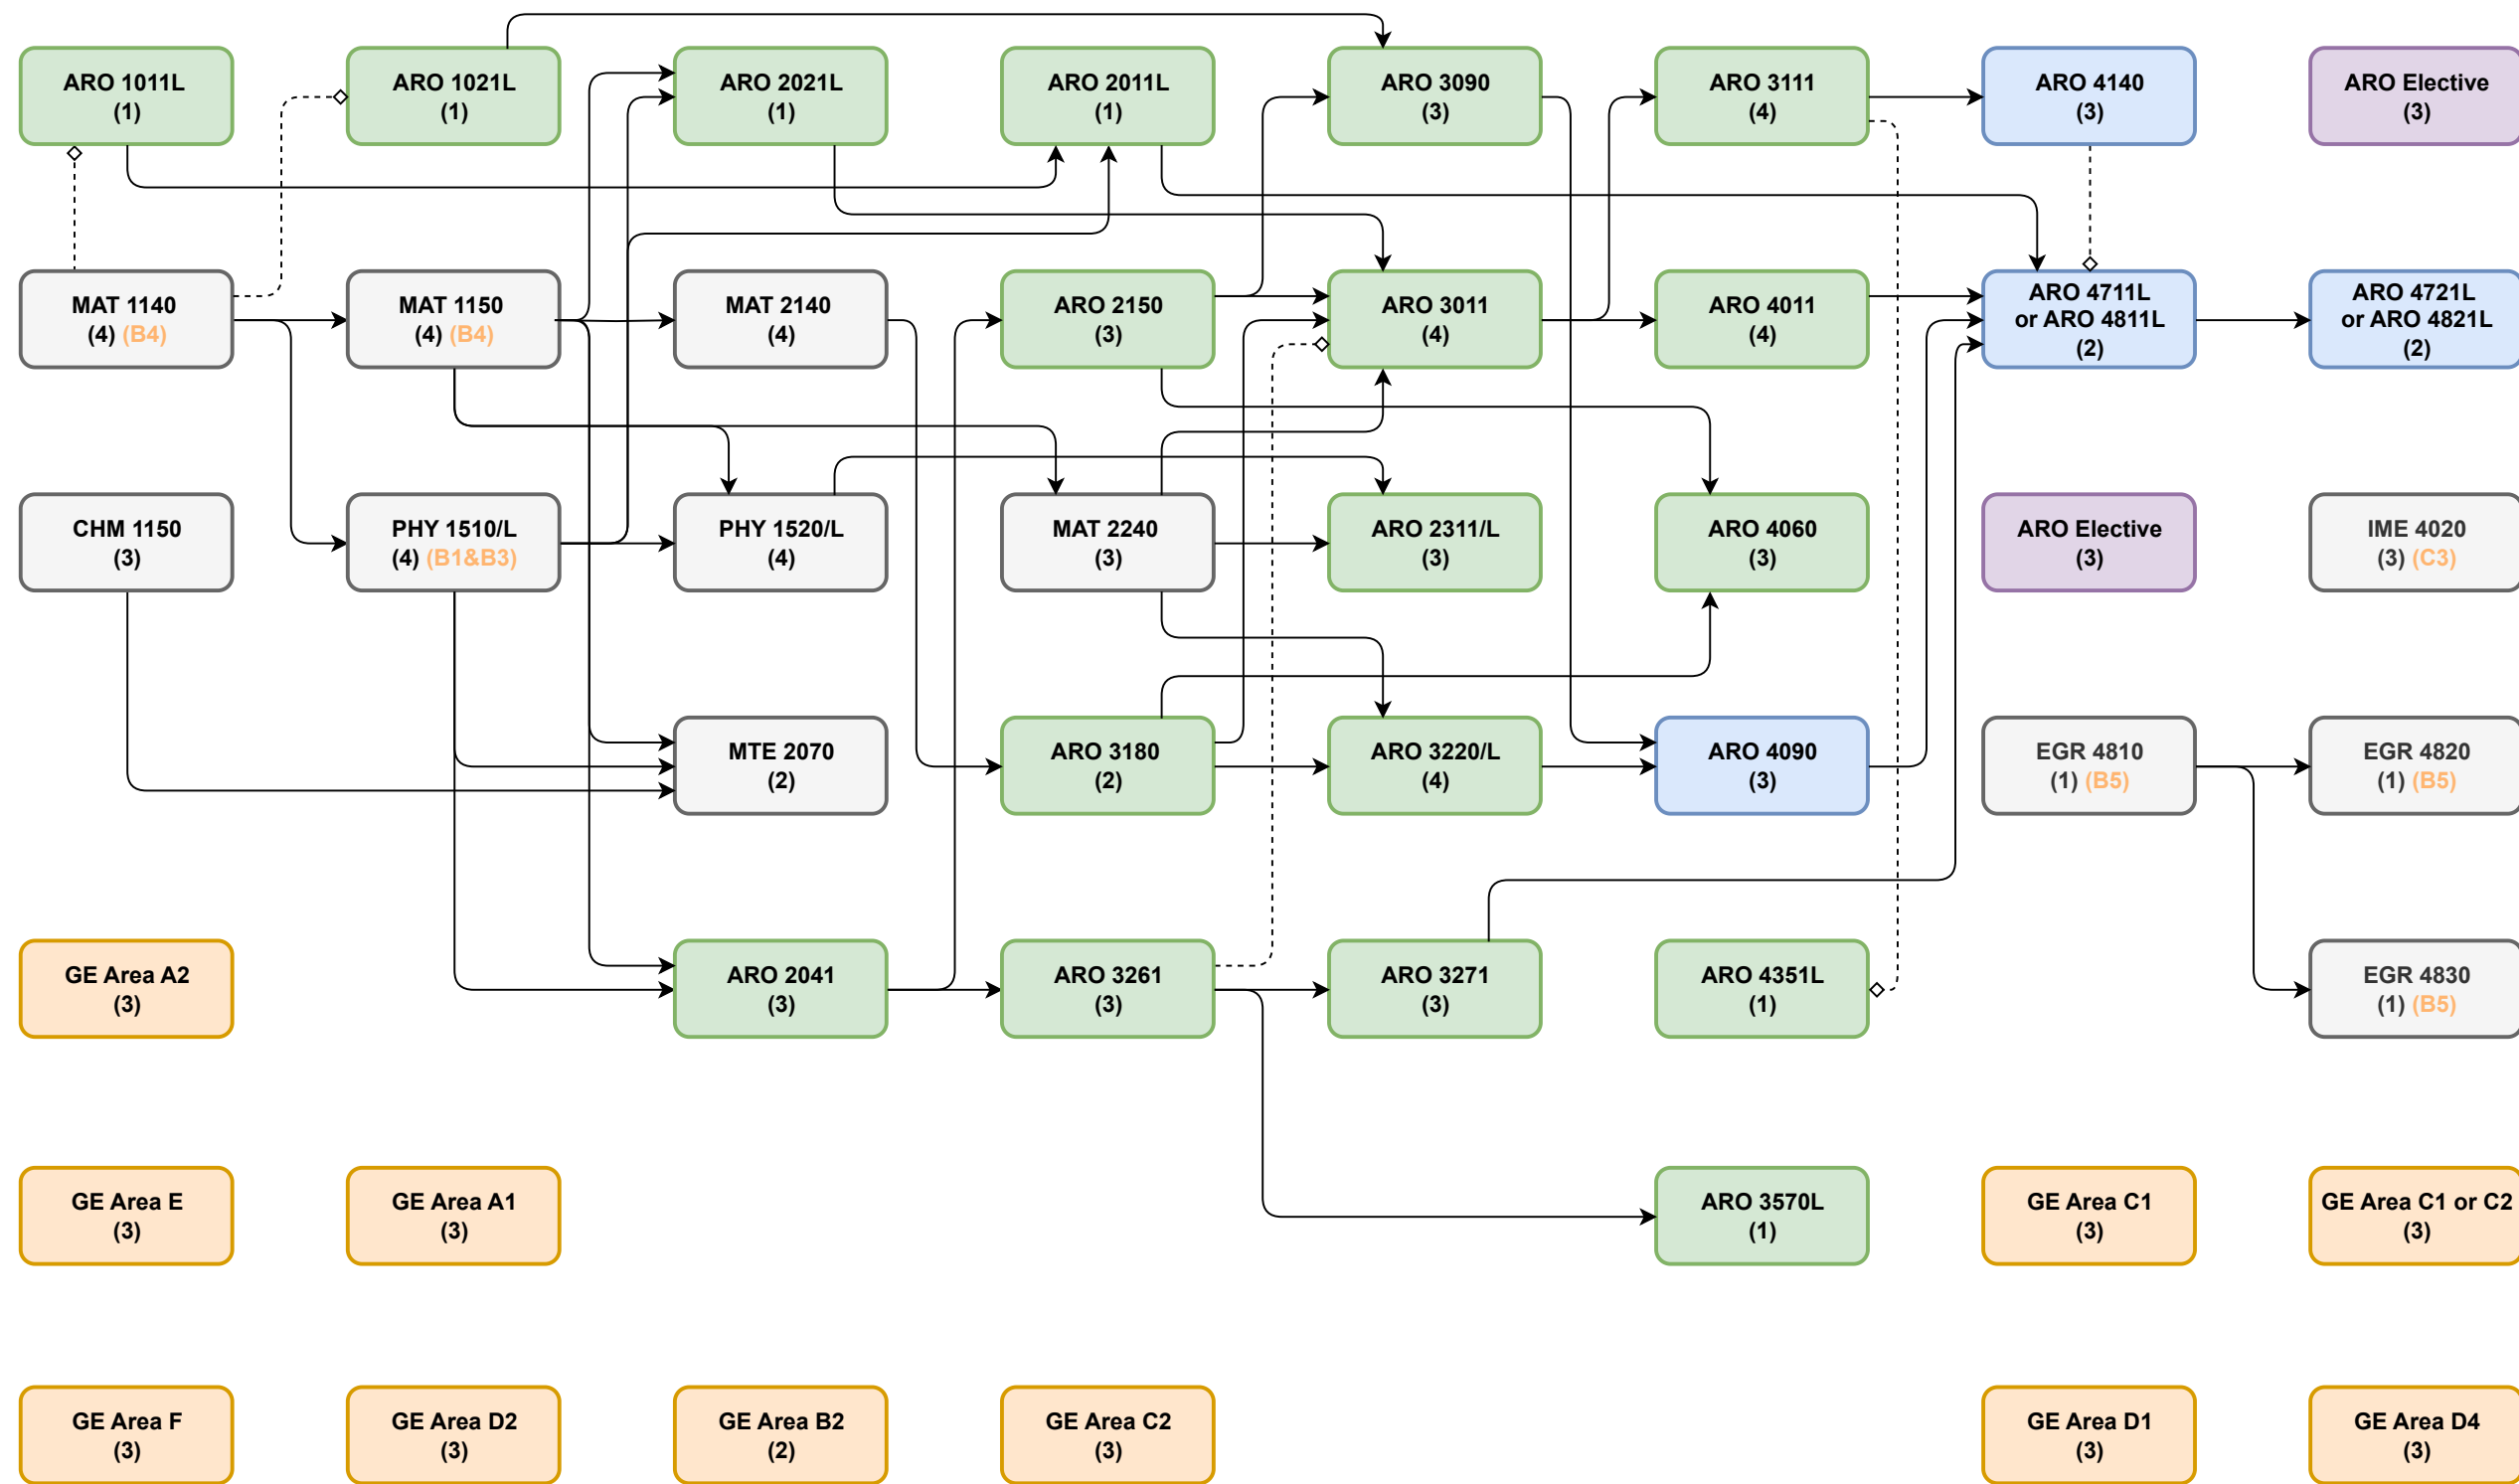

CALIFORNIA STATE POLYTECHNIC UNIVERSITY, POMONA

AEROSPACE ENGINEERING CURRICULUM FLOWCHART 2024-25 AERONAUTICS EMPHASIS

Year	FRESHMAN		SOPHOMORE		JUNIOR		SENIOR	
Semester	FALL	SPRING	FALL	SPRING	FALL	SPRING	FALL	SPRING

Units: Total 127	(17)	(15)	(16)	(15)	(17)	(16)	(15)	(16)
-----------------------------	------	------	------	------	------	------	------	------

CALIFORNIA STATE POLYTECHNIC UNIVERSITY, POMONA

AEROSPACE ENGINEERING CURRICULUM FLOWCHART 2024-25 ASTRONAUTICS EMPHASIS

Year	FRESHMAN		SOPHOMORE		JUNIOR		SENIOR	
Semester	FALL	SPRING	FALL	SPRING	FALL	SPRING	FALL	SPRING

Units: Total 127	(17)	(15)	(16)	(15)	(17)	(16)	(15)	(16)
-----------------------------	------	------	------	------	------	------	------	------